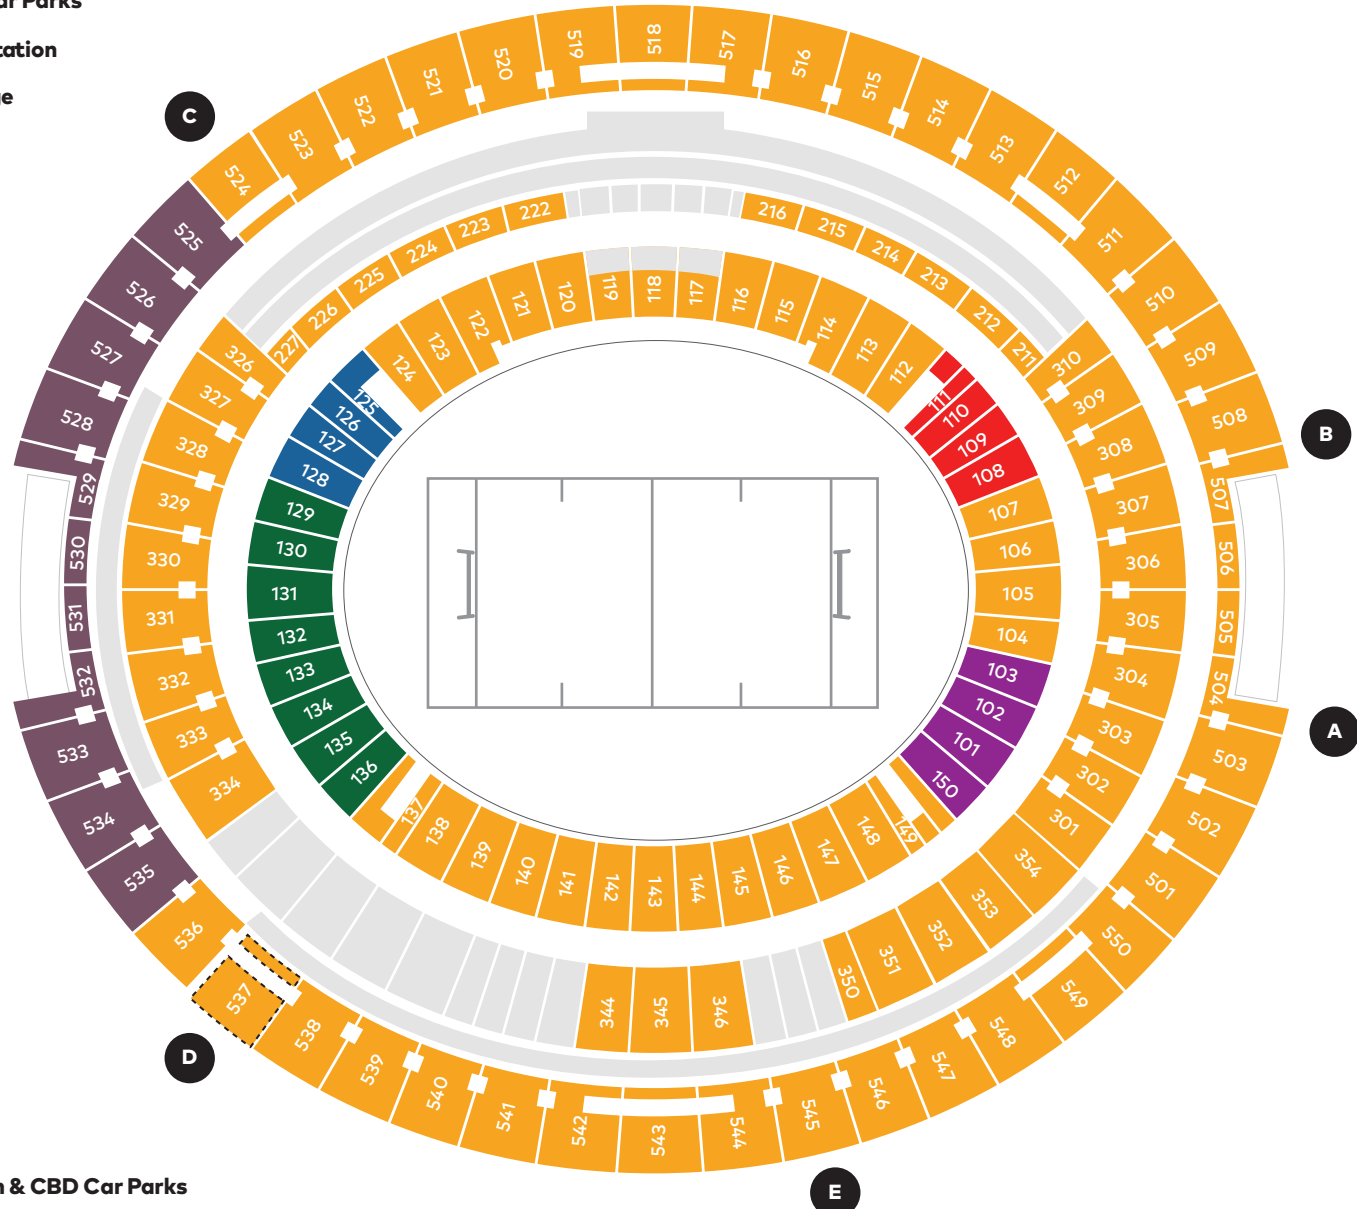

East Perth Car Parks

East Perth Station

Windan Bridge

LEGEND

- Reserved Seating
- Rabbitohs Supporter Area
- Sharks Supporter Area
- Roosters Supporter Area
- Raiders Supporter Area
- Junior Club Parade
(General Admission
Unreserved Seating)
- Alcohol-Free Area
- Unavailable

Perth Stadium Station

Taxi

Swan River

East Perth & CBD Car Parks

Matagarup Bridge

Stadium Bus Station

Gates

Map not to scale, subject to change

NRL Double Header Saturday 11 April 2026

GAME 1 – RABBITOHS V RAIDERS
GAME 2 – SHARKS V ROOSTERS

OPTUS STADIUM