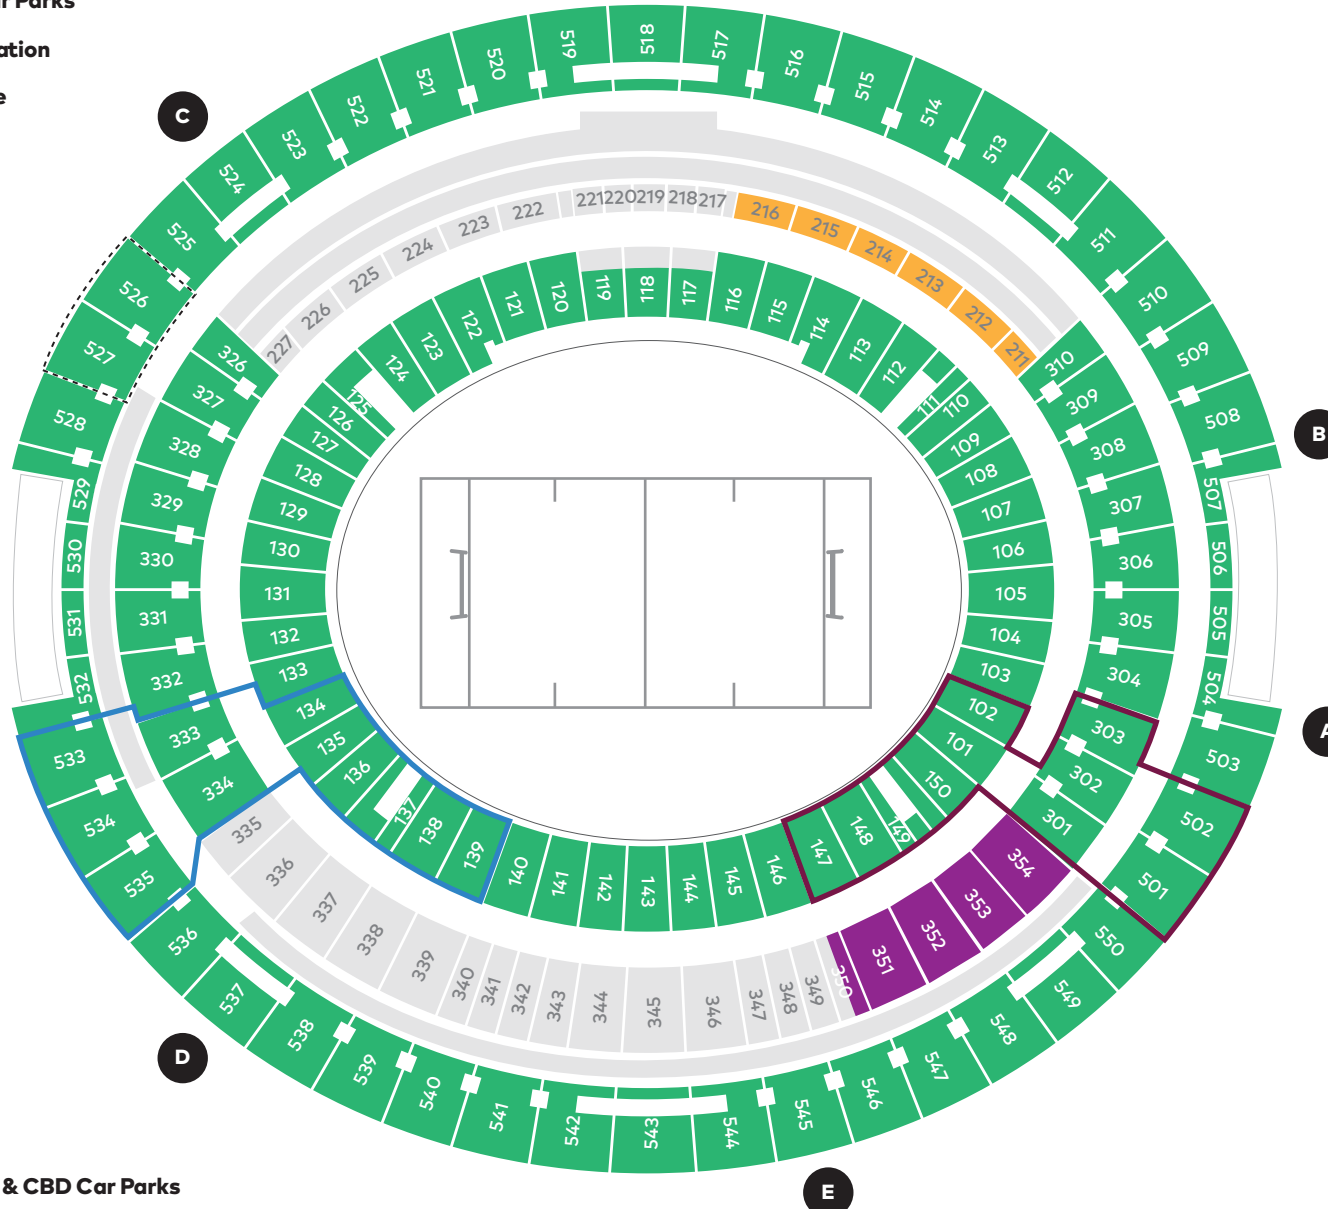

East Perth Car Parks

East Perth Station

Windan Bridge

**LEGEND**

- Elite Experience
- Premiership Package
- Reserved Seating
- Alcohol Free
- Unavailable
- Blatchys Blues
- Maroons Members

Perth Stadium Station

Taxi

Victoria Park Drive

Swan River

East Perth & CBD Car Parks

Matagarup Bridge

Stadium Bus Station

Map not to scale, subject to change

**Ampol State of Origin - Game II**  
18 June 2025

**OPTUS STADIUM**