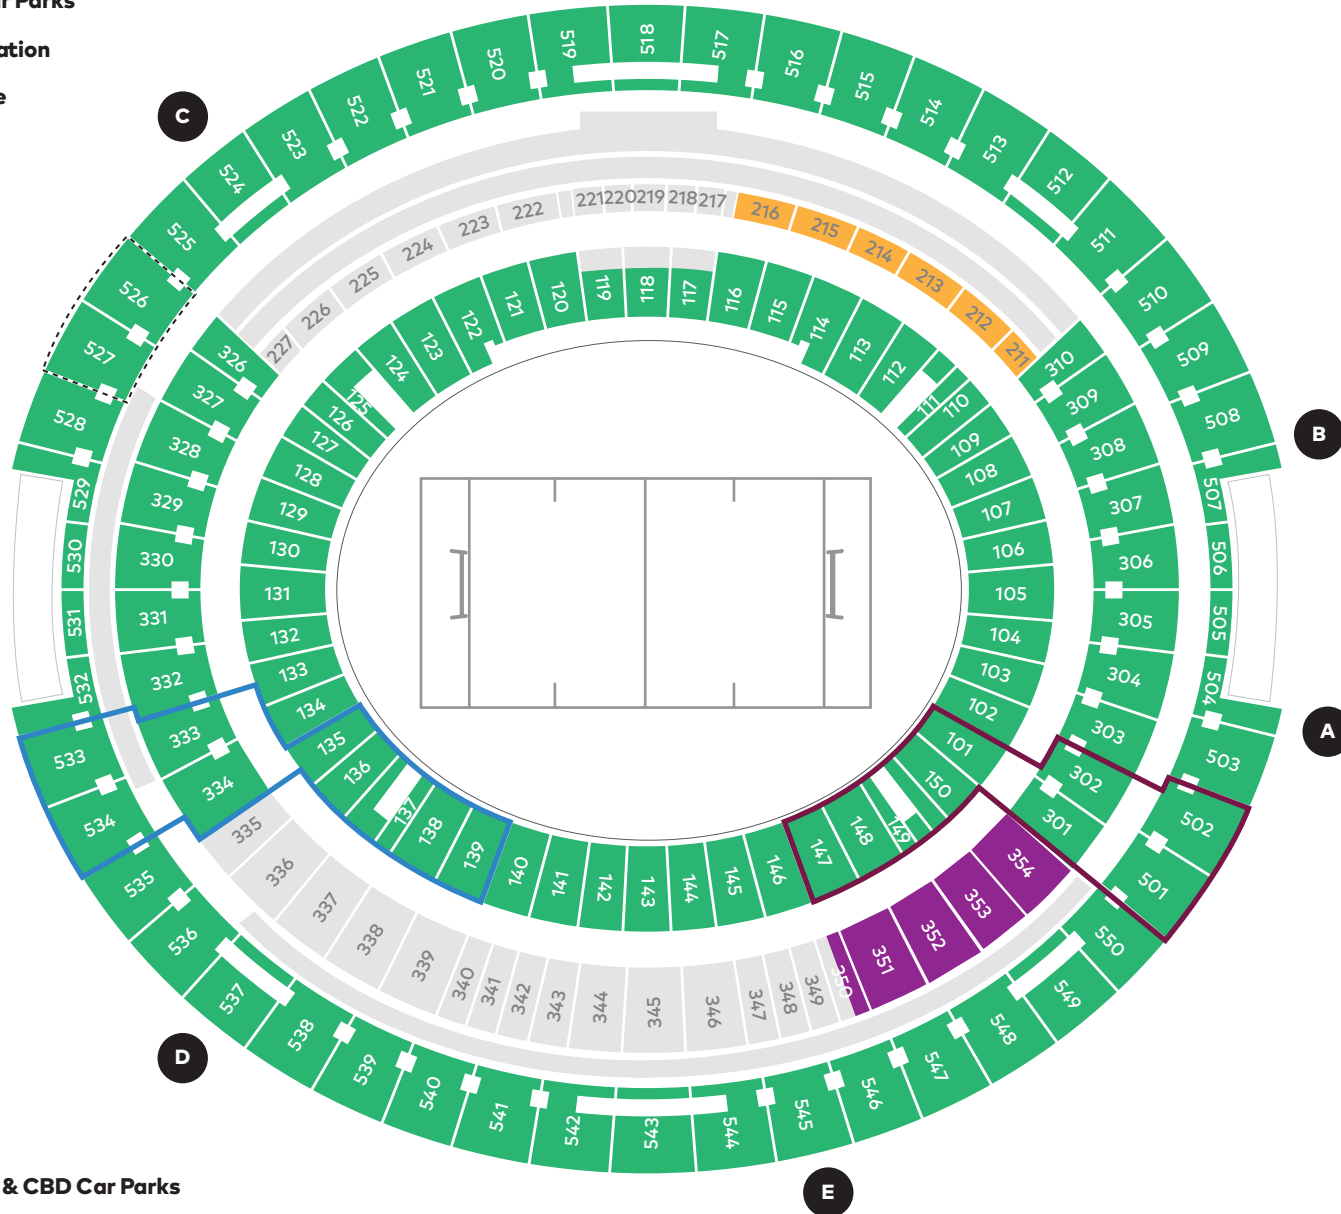

East Perth Car Parks

East Perth Station

Windan Bridge

LEGEND

- Elite Experience
- Premiership Package
- Reserved Seating
- Alcohol Free
- Unavailable
- Blatchys Blues
- Maroons Members

 Perth Stadium Station

 Taxi

Swan River

 East Perth & CBD Car Parks

Matagarup Bridge

Stadium Bus Station

Map not to scale, subject to change

Ampol State of Origin - Game II
18 June 2025

OPTUS STADIUM