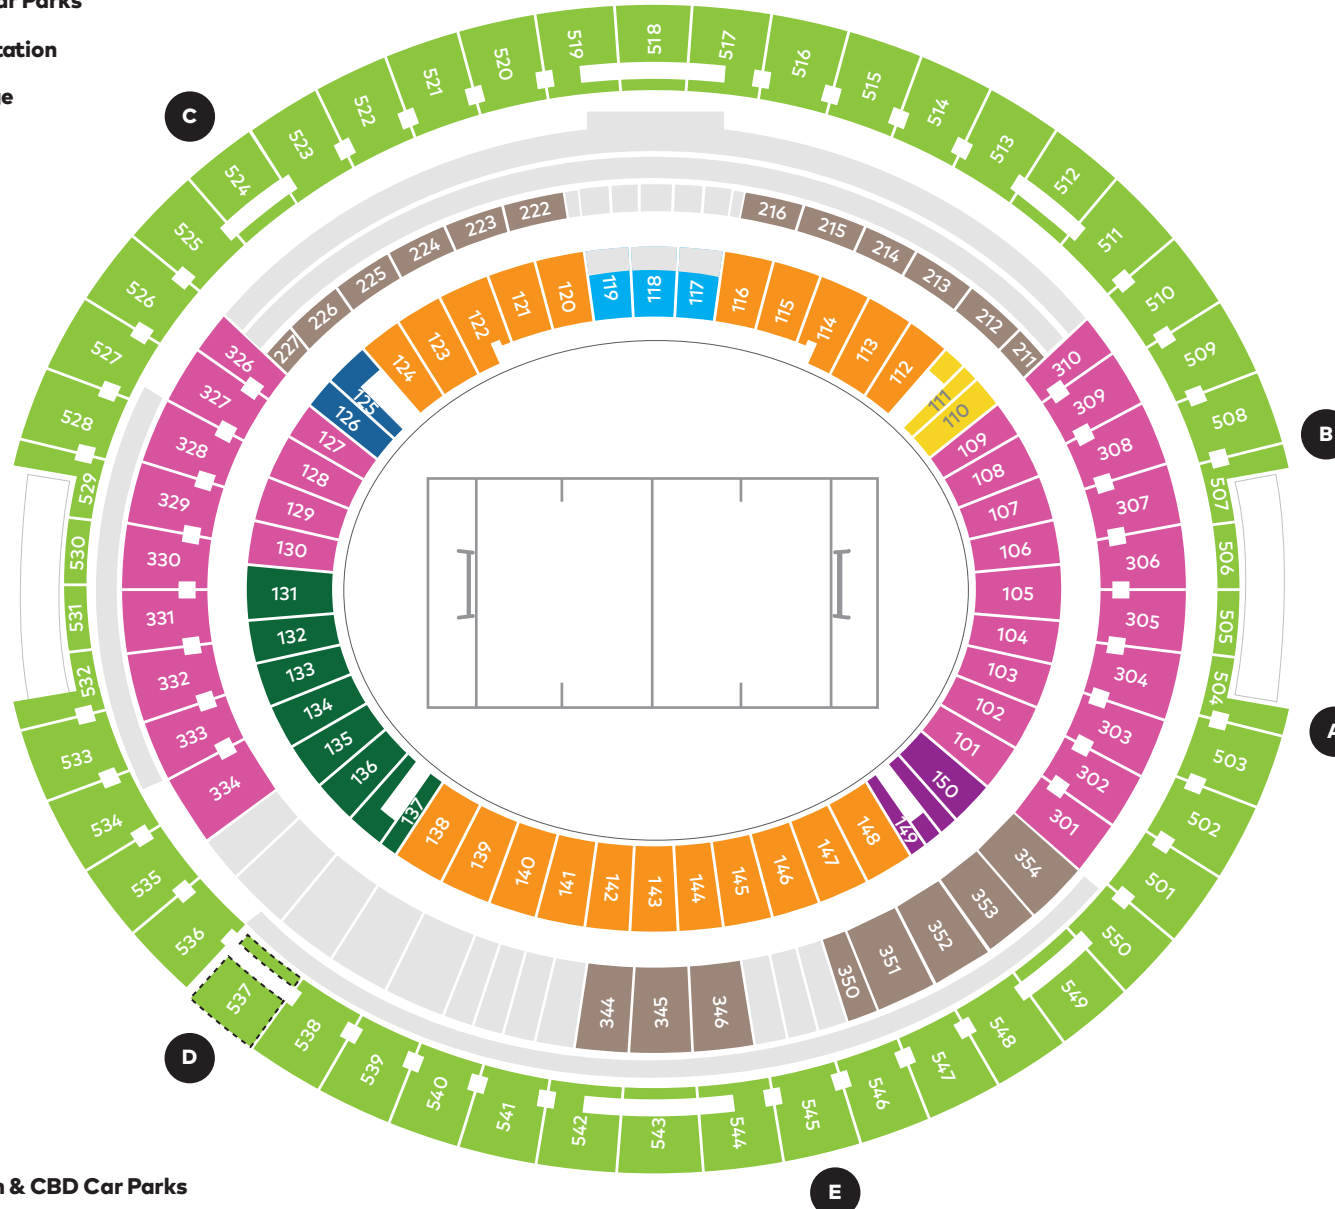

East Perth Car Parks

East Perth Station

Windan Bridge

LEGEND

- Diamond
- A Reserve
- B Reserve
- C Reserve
- Rabbitohs Supporter Area
- Cowboys Supporter Area
- Sharks Supporter Area
- Sea Eagles Supporter Area
- Premium Hospitality
- Alcohol-Free Area
- Unavailable

 Perth Stadium Station

 Taxi

Victoria Park Drive

Swan River

East Perth & CBD Car Parks

Matagarup Bridge

Stadium Bus Station

Gates

Map not to scale, subject to change

NRL Double Header Saturday 12 April 2025

GAME 1 - SHARKS V SEA EAGLES
GAME 2 - RABBITOHS V COWBOYS

OPTUS STADIUM