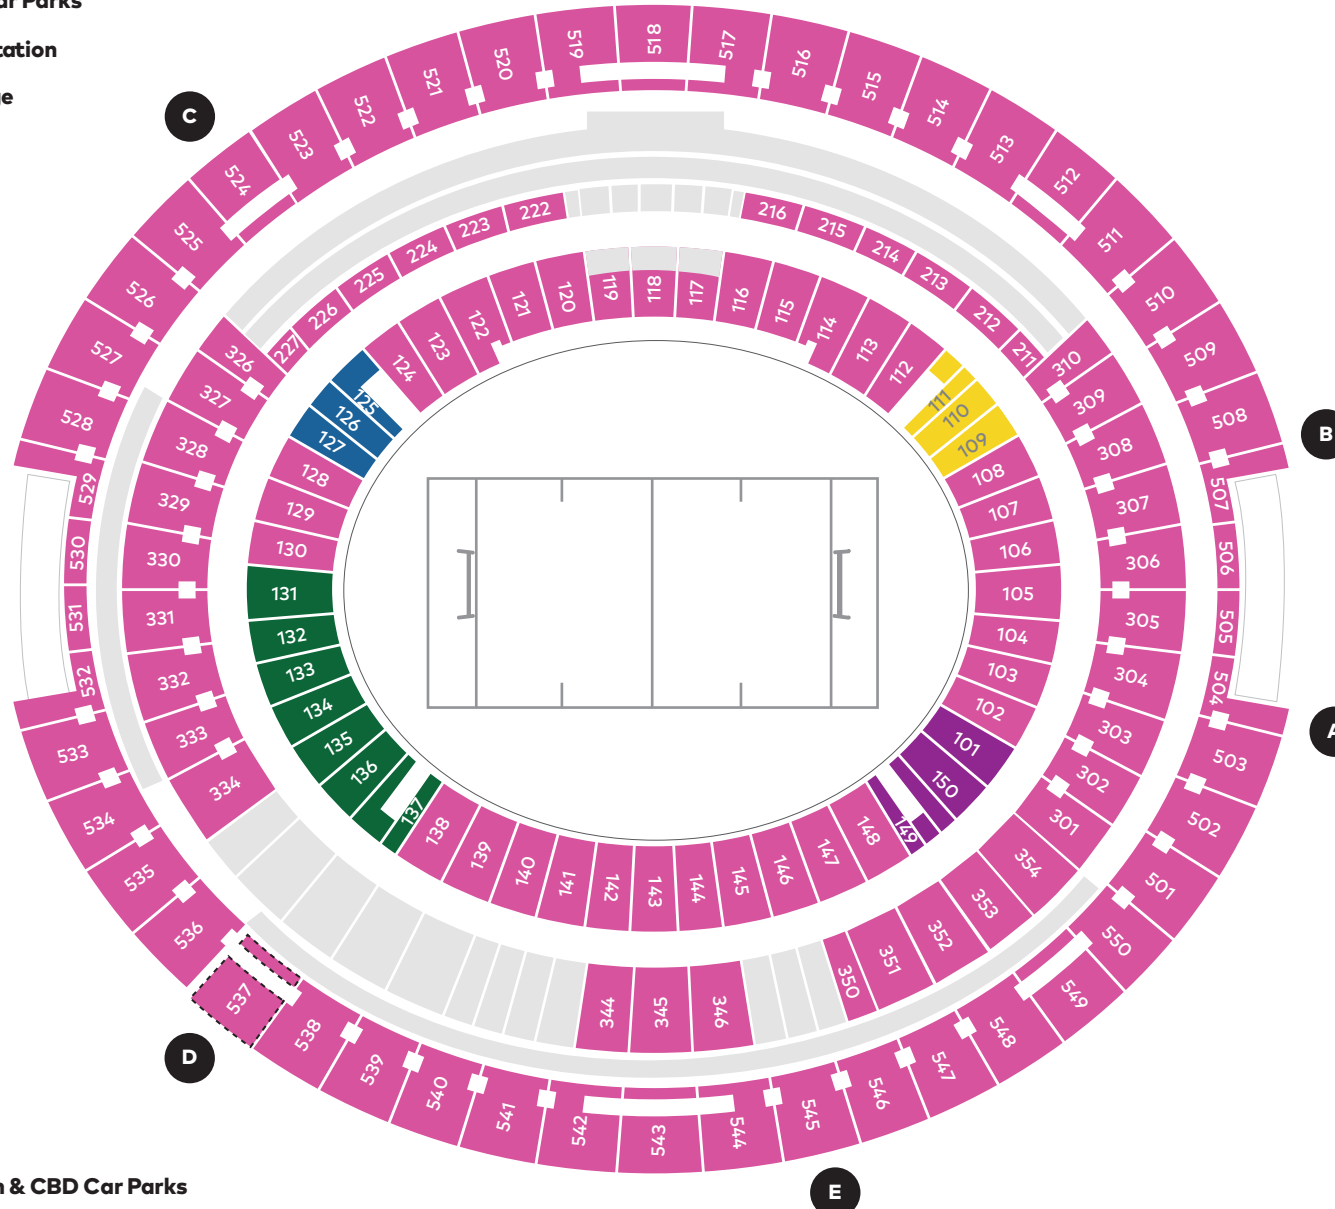

East Perth Car Parks

East Perth Station

Windan Bridge

LEGEND

- Reserved Seating
- Rabbitohs Supporter Area
- Cowboys Supporter Area
- Sharks Supporter Area
- Sea Eagles Supporter Area
- Alcohol-Free Area
- Unavailable

 Perth Stadium Station

 Taxi

Swan River

East Perth & CBD Car Parks

Matagarup Bridge

Stadium Bus Station

Gates

Map not to scale, subject to change

Victoria Park Drive

NRL Double Header Saturday 12 April 2025

GAME 1 – SHARKS V SEA EAGLES
GAME 2 – RABBITOHS V COWBOYS

OPTUS STADIUM