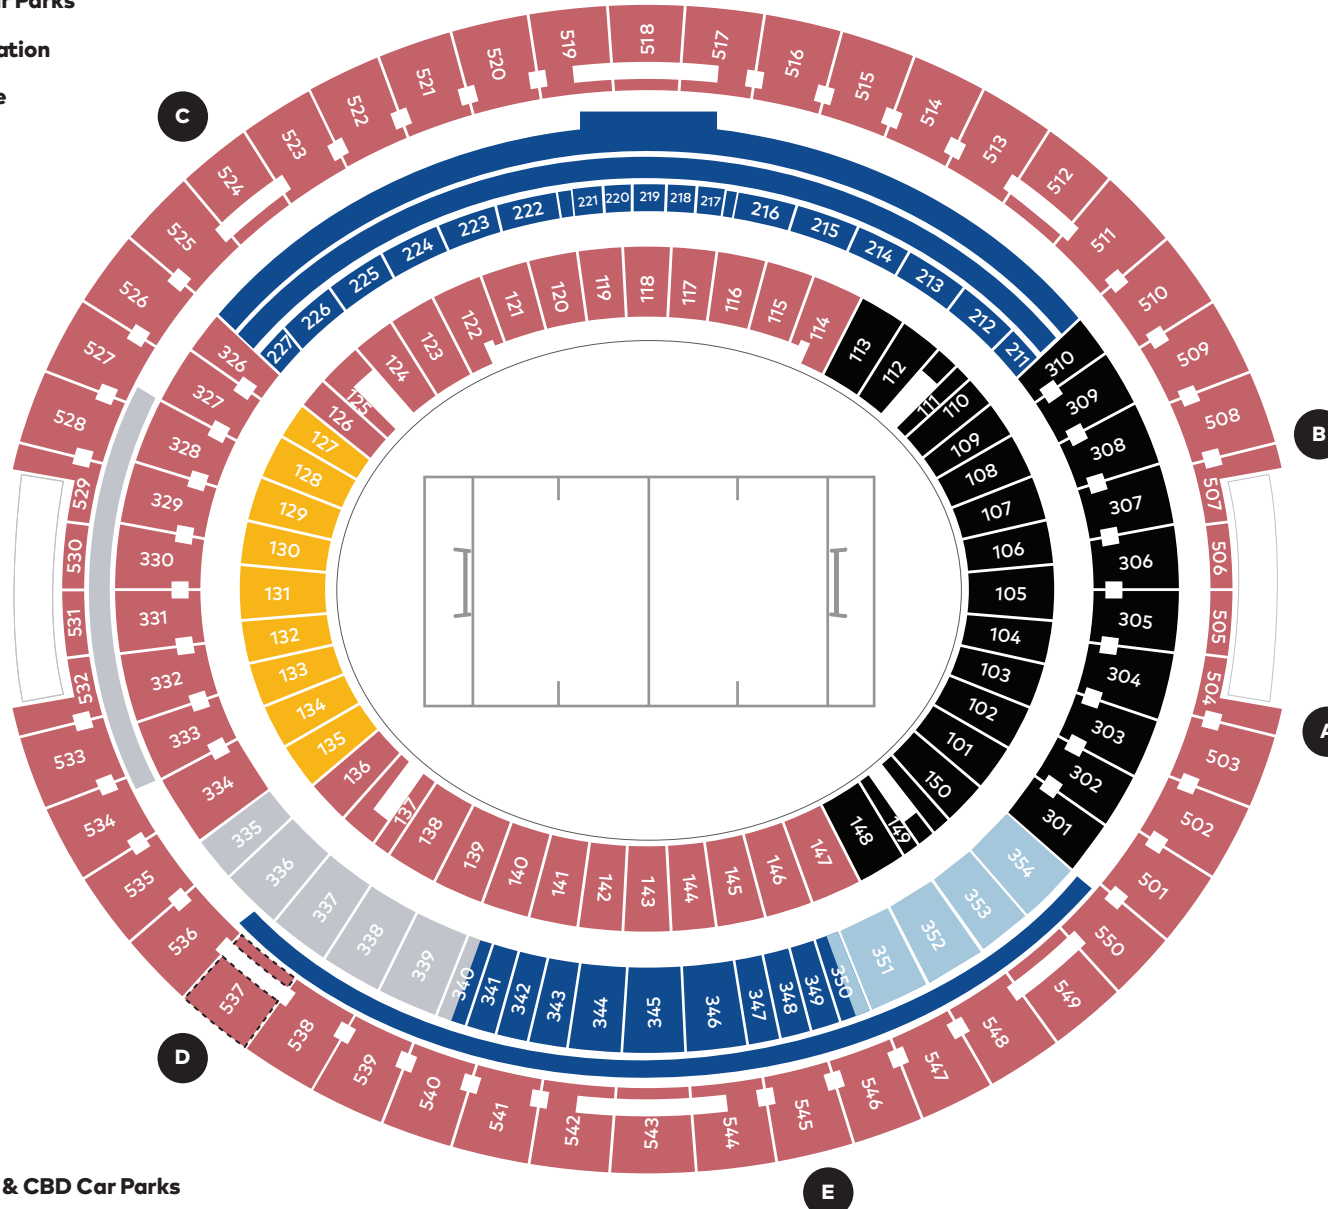

East Perth Car Parks

East Perth Station

Windan Bridge

LEGEND

- Premiership Terrace
- Gold Brigade – Wallabies Supporter Area
- All Blacks Supporter Area
- Reserved Seating
- Alcohol Free
- Corporate
- Unavailable

Perth Stadium Station

Taxi

Swan River

East Perth & CBD Car Parks

Matagarup Bridge

Stadium Bus Station

Gates

Map not to scale, subject to change