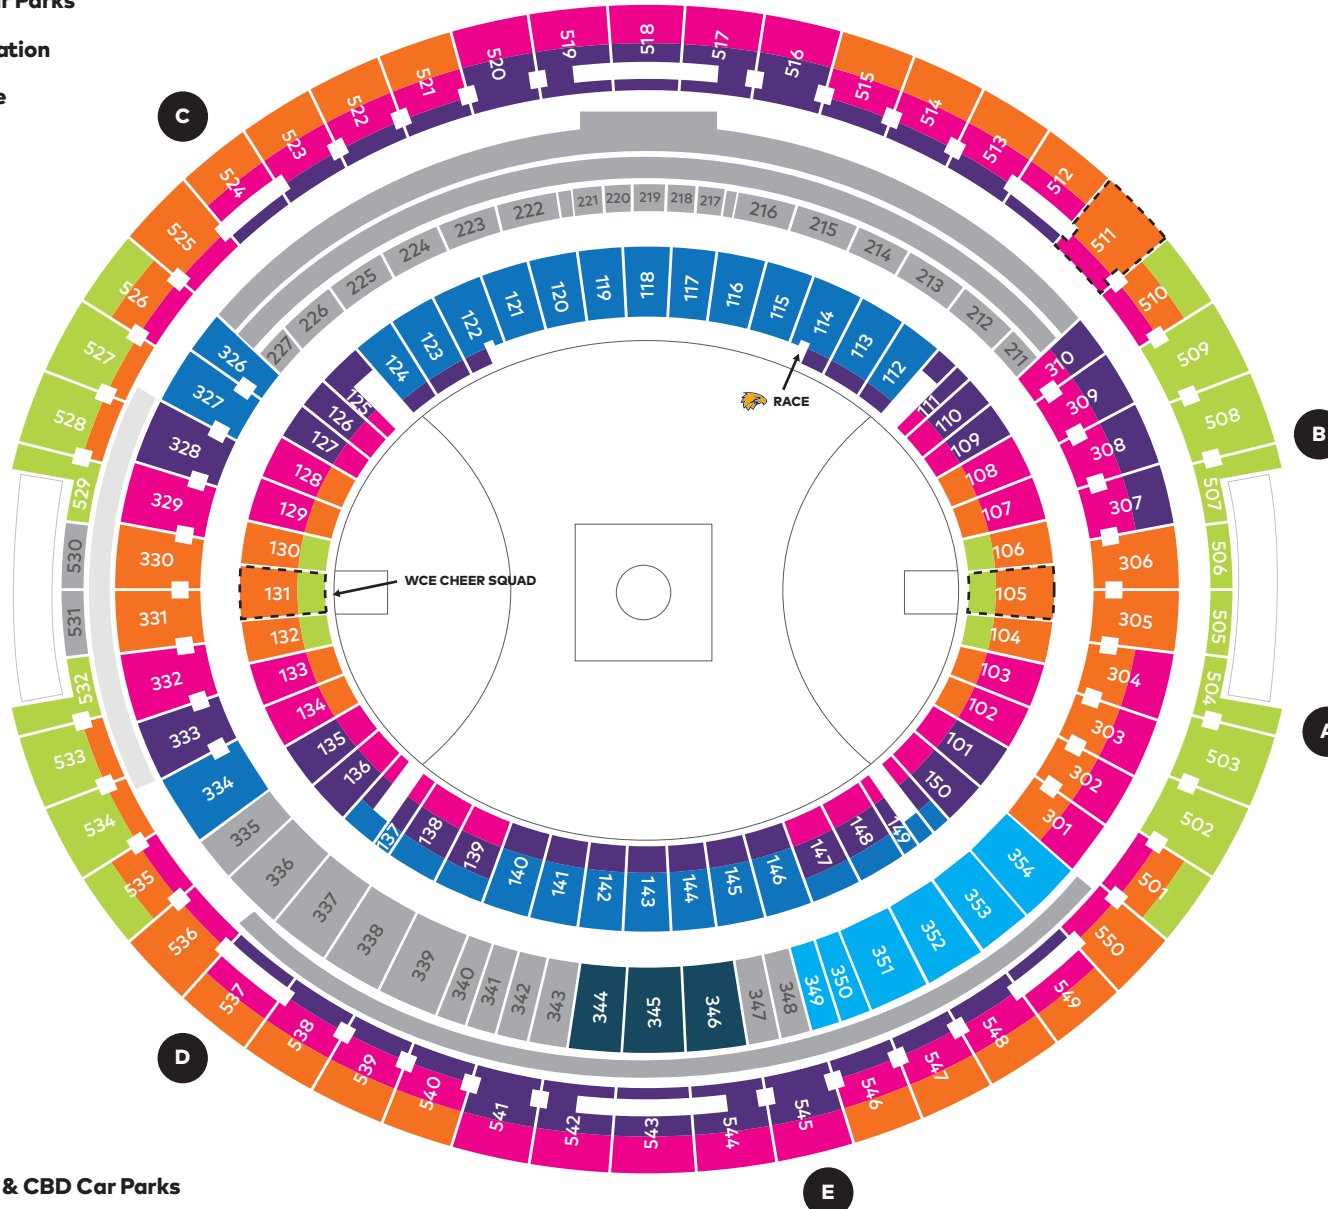

East Perth Car Parks

East Perth Station

Windan Bridge

LEGEND

-  Sports Lounge
-  Premiership Terrace
-  Category 1
-  Category 2
-  Category 3
-  Category 4
-  Category 5
-  Alcohol Free
-  Unavailable

 Perth Stadium Station

 Taxi

Swan River

 East Perth & CBD Car Parks

Matagarup Bridge

Stadium Bus Station

Gates

Map not to scale, subject to change

2025 Toyota AFL Premiership Season
West Coast Eagles

OPTUS STADIUM