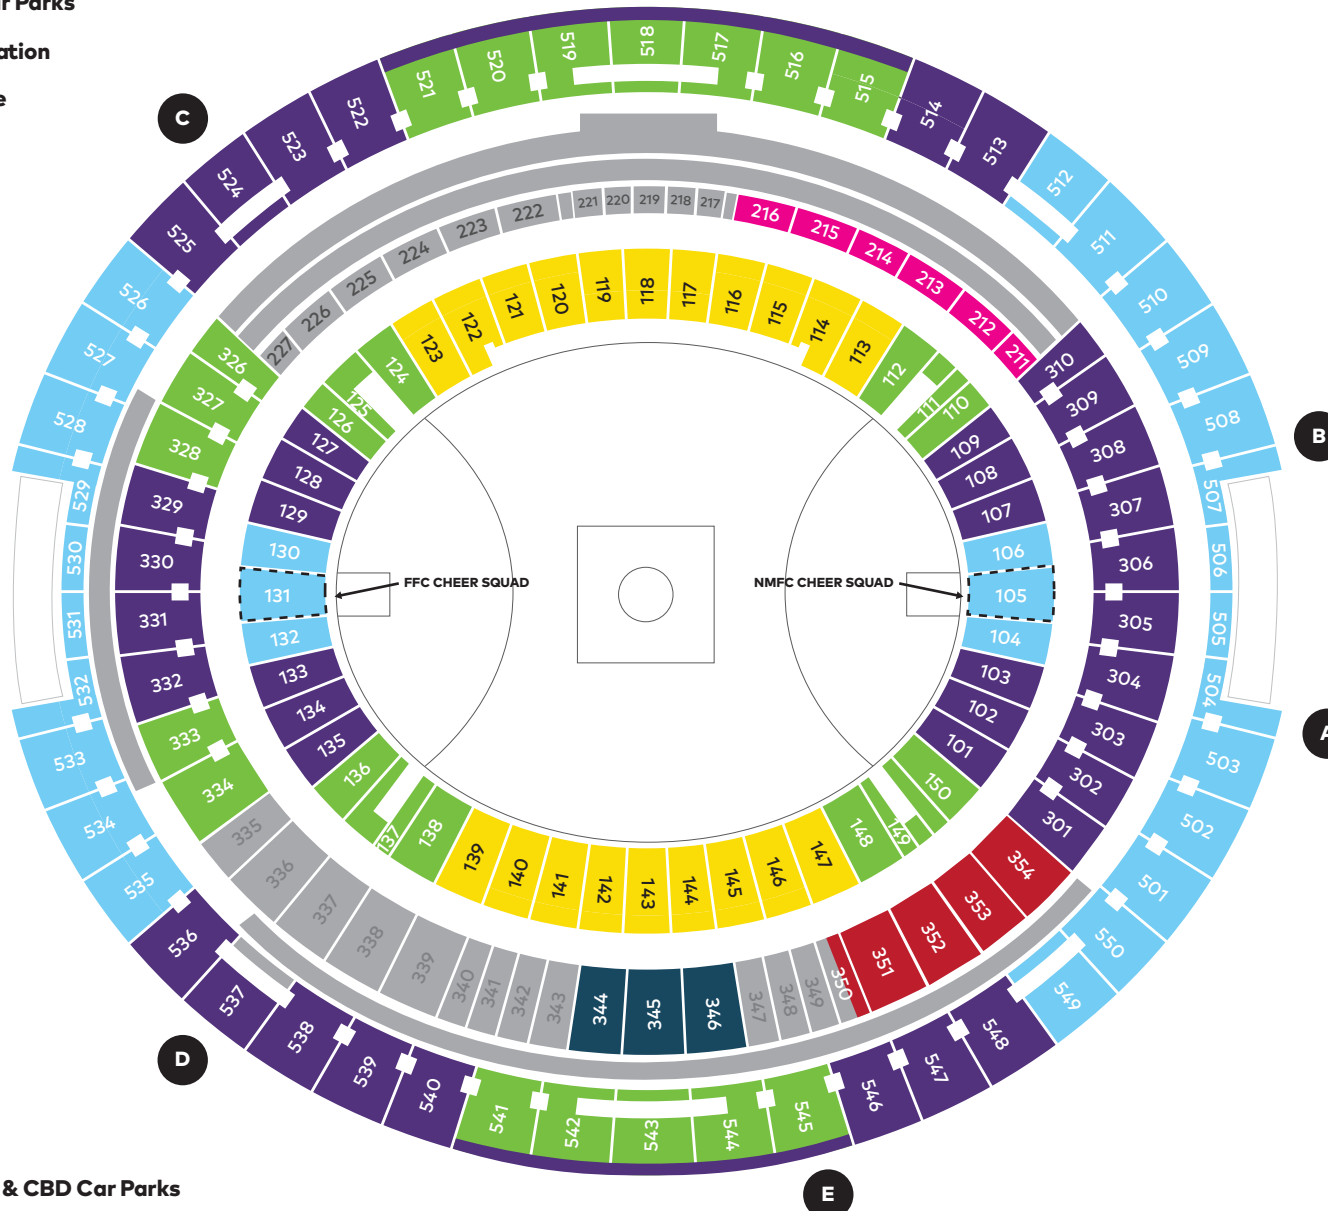

East Perth Car Parks

East Perth Station

Windan Bridge

LEGEND

-  Sports Lounge
-  Platinum Terrace
-  Premiership Terrace
-  A Reserve
-  B Reserve
-  C Reserve
-  D Reserve
-  Unavailable
-  Alcohol Free

 Perth Stadium Station

 Taxi

Swan River

 East Perth & CBD Car Parks

Matagarup Bridge

Stadium Bus Station

Gates

Map not to scale, subject to change

2025 Toyota AFL Premiership Season

North Melbourne v Fremantle Dockers - Reserved Seating

OPTUS STADIUM