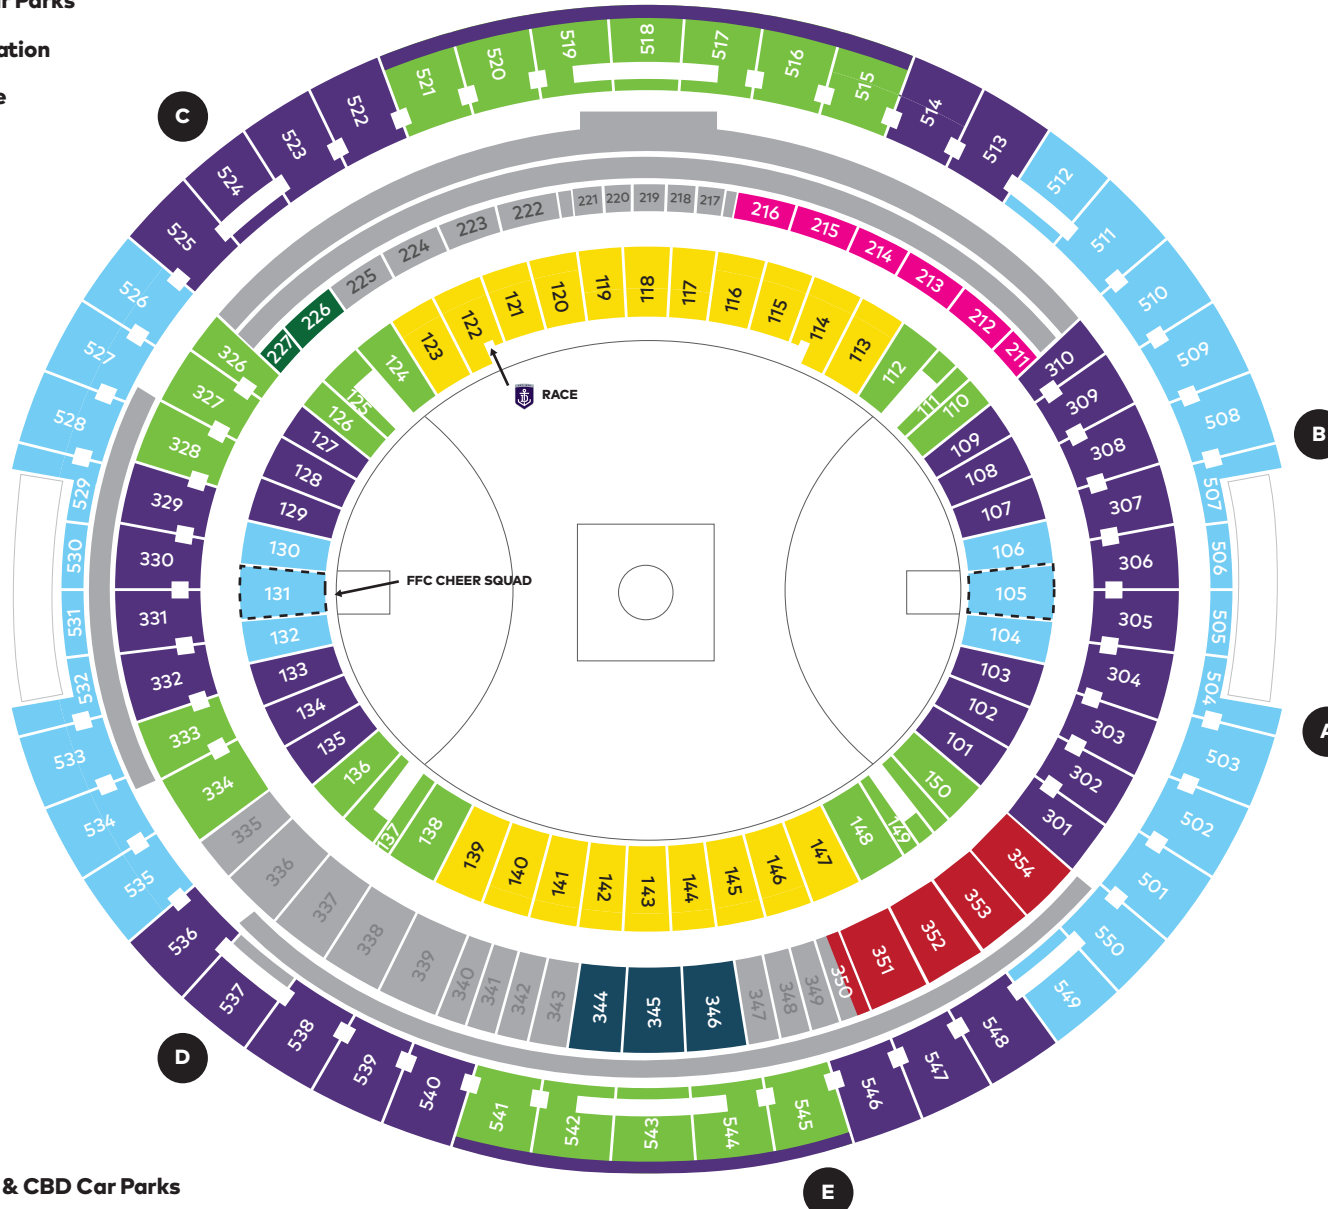

East Perth Car Parks

East Perth Station

Windan Bridge

LEGEND

- Pirate Life Pavilion
- Sports Lounge
- Platinum Terrace
- Premiership Terrace
- A Reserve
- B Reserve
- C Reserve
- D Reserve
- Unavailable
- Alcohol Free

 Perth Stadium Station

 Taxi

Victoria Park Drive

Swan River

 East Perth & CBD Car Parks

 Matagarup Bridge

 Stadium Bus Station

Gates

Map not to scale, subject to change

2025 Toyota AFL Premiership Season
 Fremantle Dockers - Reserved Seating

OPTUS STADIUM