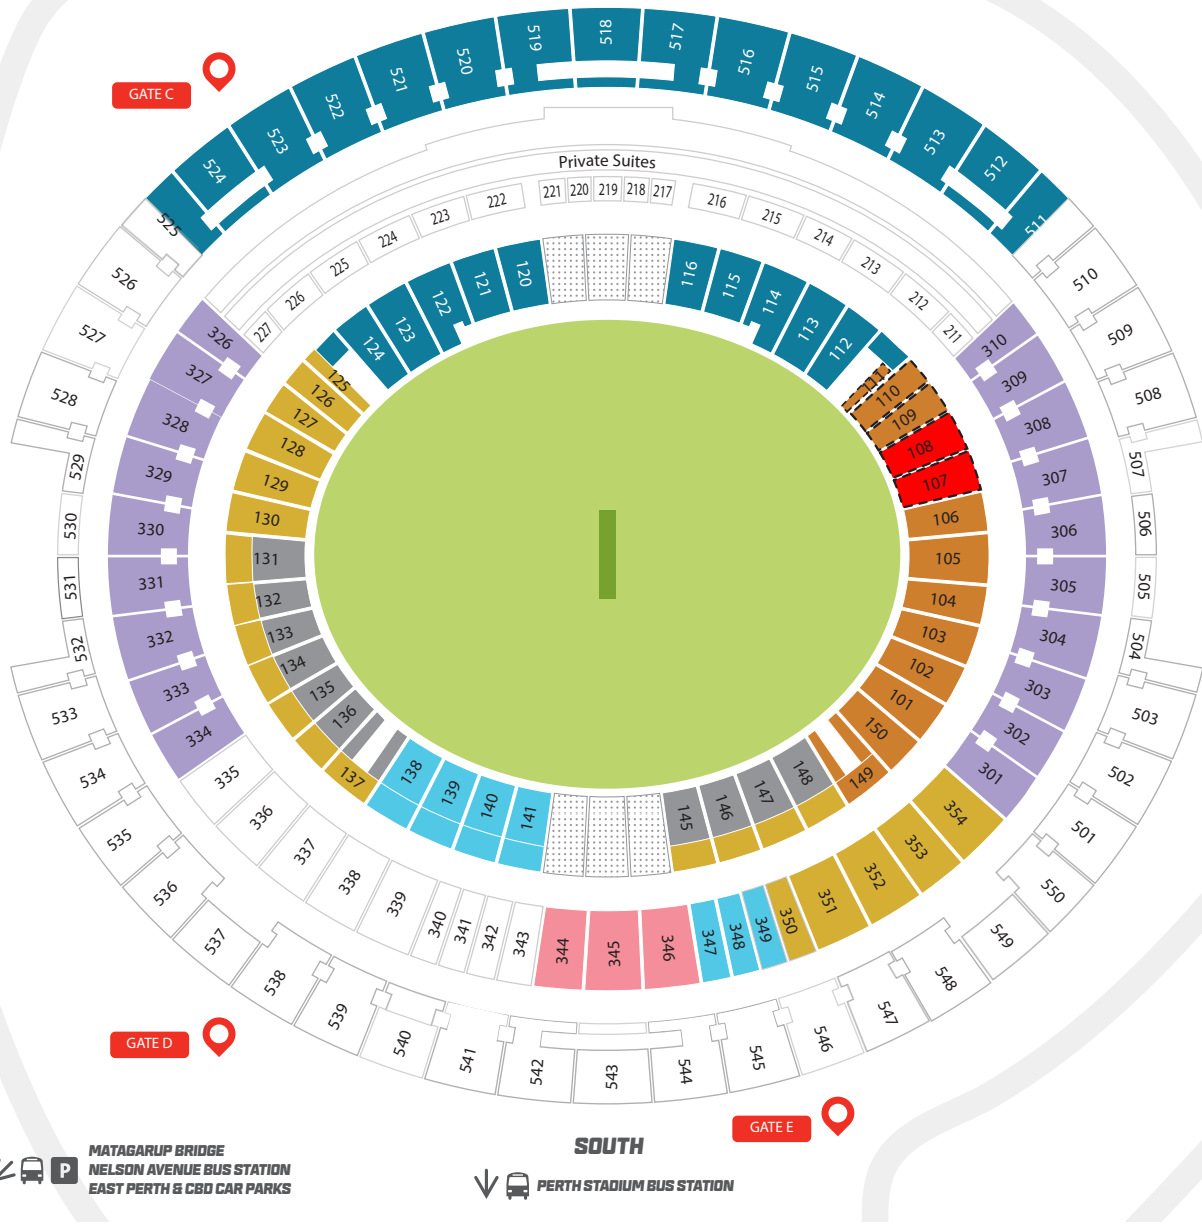

WINDAN BRIDGE
EAST PERTH STATION
EAST PERTH CAR PARKS

WEST

NORTH

EAST

SOUTH

PERTH STADIUM STATION
TAXI

BILLY LAKE

CHEVRON
PARKLAND

SWAN
RIVER

BHP
AMPHITHEATRE
& BOARDWALK

MATAGARUP BRIDGE
NELSON AVENUE BUS STATION
EAST PERTH & CBD CAR PARKS

PERTH STADIUM BUS STATION

MAP NOT TO SCALE SUBJECT TO CHANGE

**MENS ONE DAY INTERNATIONAL
AUSTRALIA V PAKISTAN**

Sunday November 10, 2024

**PERTH STADIUM
VICTORIA PARK DRIVE, BURSWOOD WA**

- Sports Lounge
- A Reserve
- B Reserve
- C Reserve
- D Reserve
- D Reserve Alcohol Free Zone
- E Reserve
- WACA Members
- Pakistan Fan Zone (D Res - Alcohol Free)
- Sightscreen
- Unavailable
- P CAR PARK
- BUS
- TRAIN
- TAXI
- 📍 BOX OFFICE