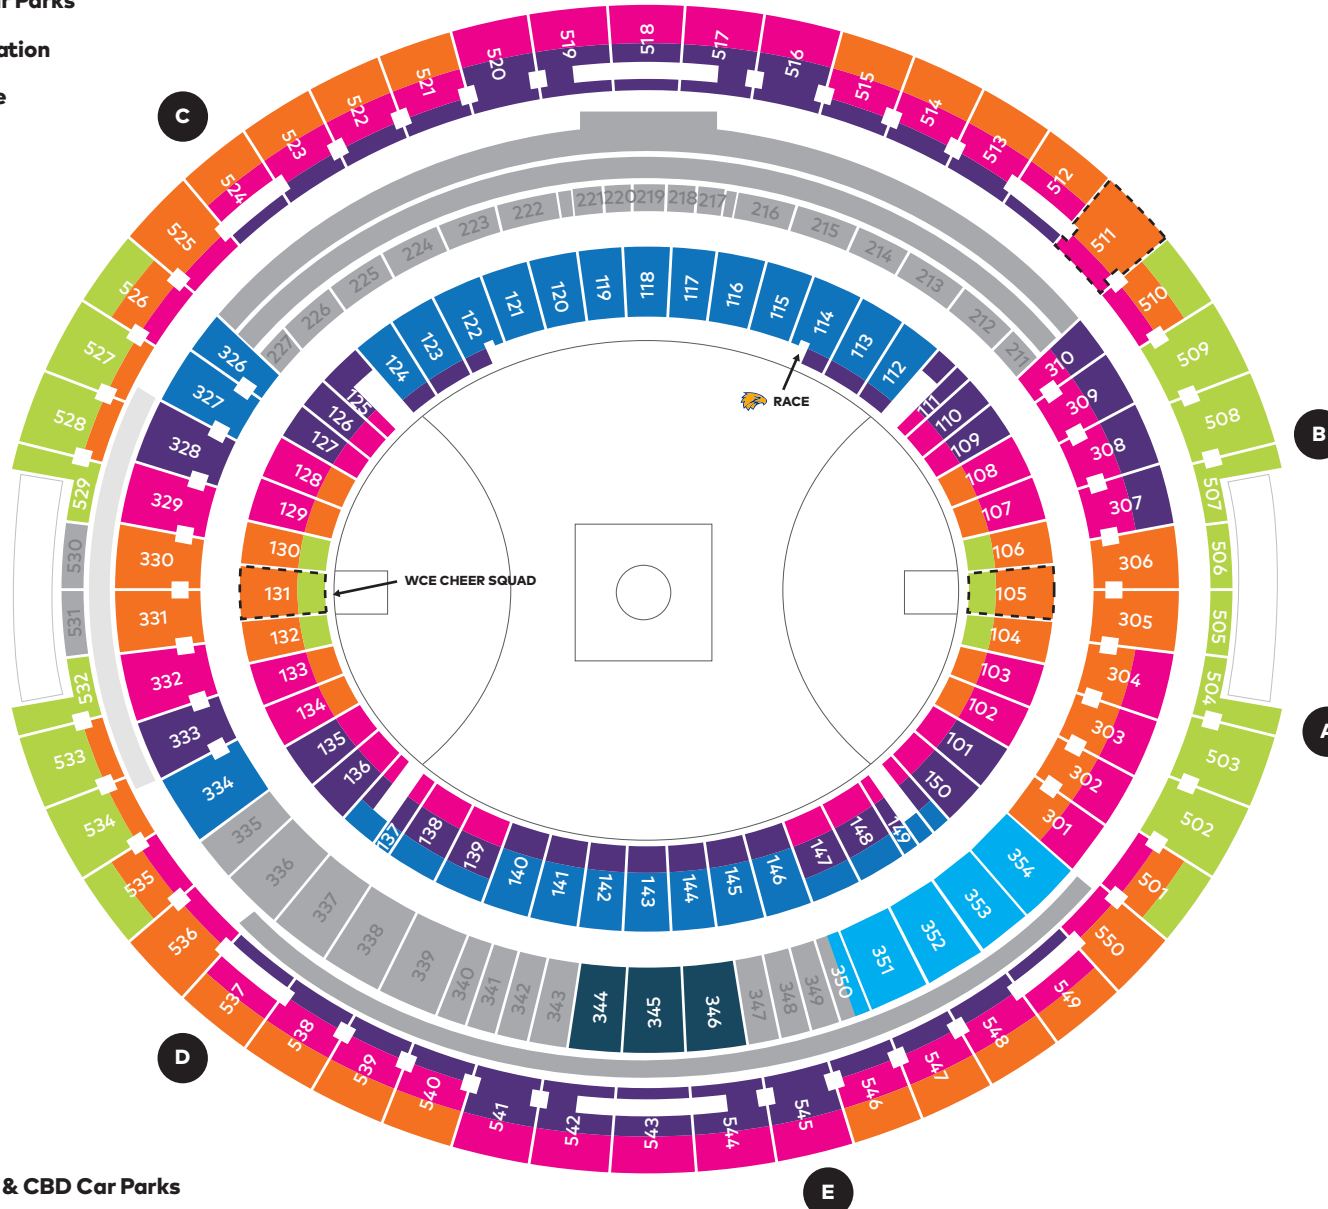

East Perth Car Parks

East Perth Station

Windan Bridge

LEGEND

-  Sports Lounge
-  Premiership Terrace
-  Category 1
-  Category 2
-  Category 3
-  Category 4
-  Category 5
-  Alcohol Free
-  Unavailable

 Perth Stadium Station

 Taxi

Swan River

East Perth & CBD Car Parks

Matagarup Bridge

Stadium Bus Station

Gates

Map not to scale, subject to change