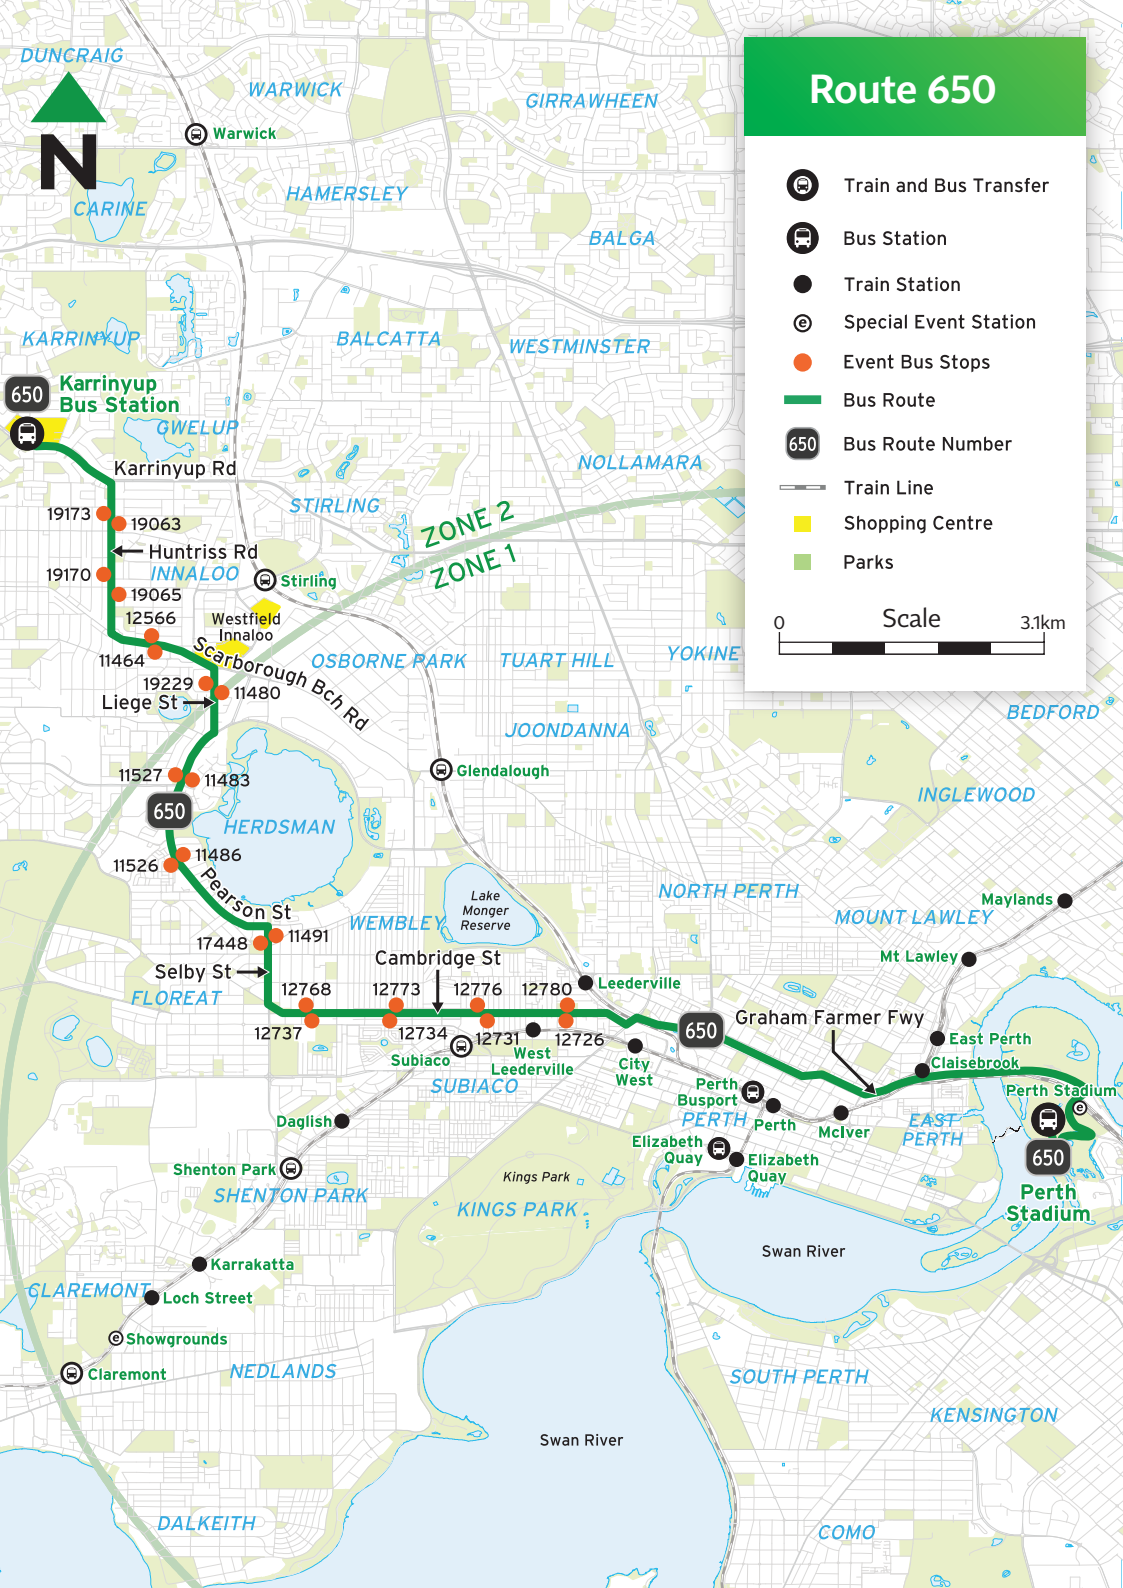

Route 650

- Train and Bus Transfer
- Bus Station
- Train Station
- Special Event Station
- Event Bus Stops
- Bus Route
- Bus Route Number
- Train Line
- Shopping Centre
- Parks

Route 650

Karrinyup Bus Station via Innaloo

To Optus Stadium

Stop Number	Location
11561	Karrinyup Bus Station (Stand 4)
19063	Huntriss Rd before Barnes St
19065	Huntriss Rd after Beatrice St
12566	Scarborough Beach Rd after Grant St
11480	Liege St before Blackbutt Rd
11483	Pearson St before Hale Rd
11486	Pearson St before Goldfinch Av
11491	Selby St after Flynn St
12768	Cambridge St after Marlow St
12773	Cambridge St after McKenzie St
12776	Cambridge St after Woolcott Ln
12780	Cambridge St after Holyrood St
	Perth Stadium Bus Station

From Optus Stadium

Stop Number	Location
	Perth Stadium Bus Station
12726	Cambridge St after Abbotsford St
12731	Cambridge St - St John of God Hospital
12734	Cambridge St after Dalglish St
12737	Cambridge St before Marlow St
17448	Selby St before Herdsman Pde
11526	Pearson St after Mountainbell Rd
11527	Pearson St after Hale Rd
19229	Liege St after Blackbutt Rd
11464	Scarborough Beach Rd after Muriel Av
19170	Huntriss Rd after Beatrice St
19173	Huntriss Rd before Newborough St
11561	Karrinyup Bus Station (Stand 4)