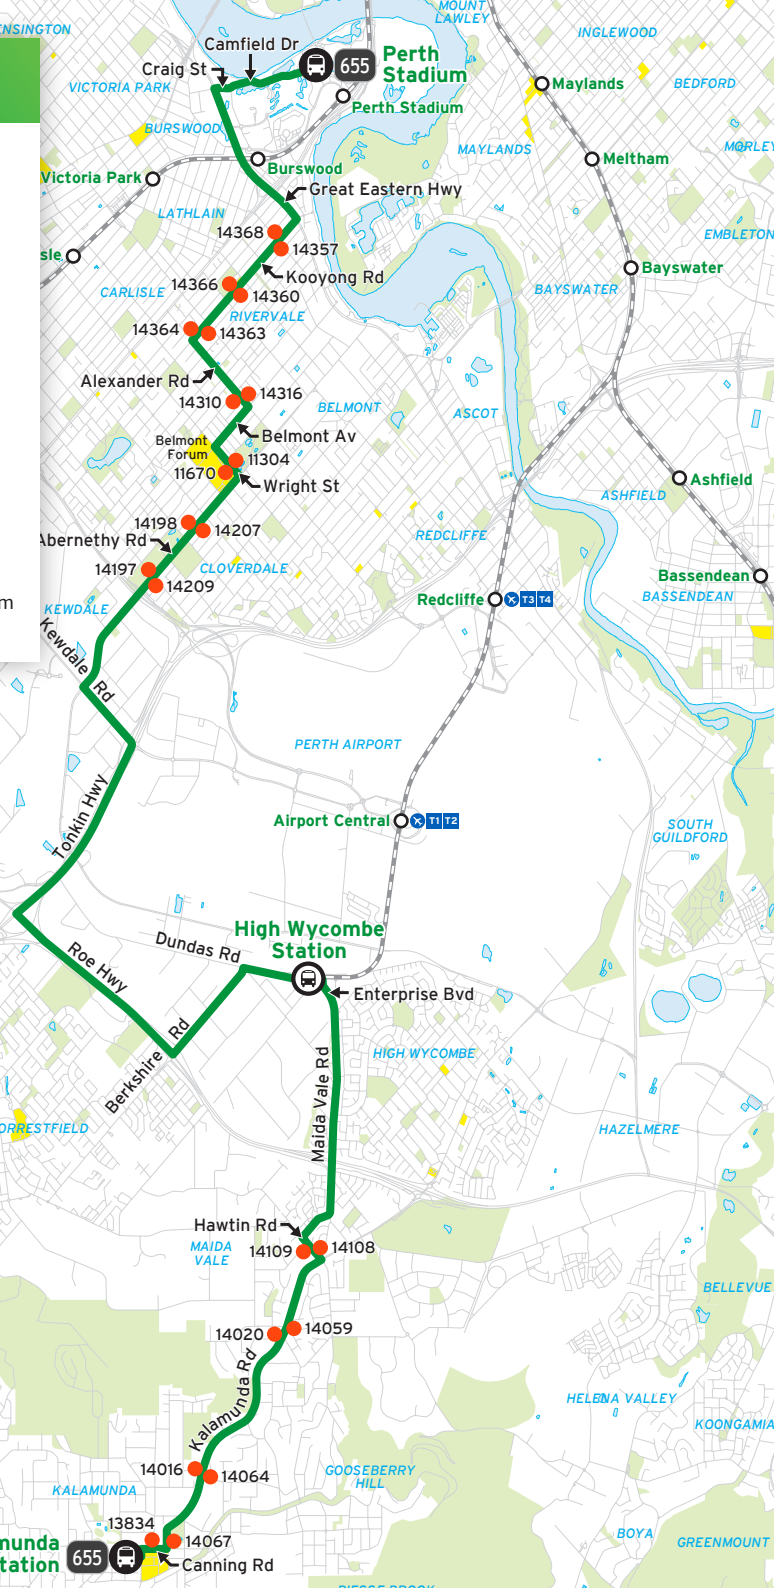

Route 655

- Bus Station
- Train Station
- Special Event Station
- Stadium Bus Stops
- Bus Route
- Bus Route Number
- Train Line
- Train Line Closed
- Shopping Centre
- Parks

Scale 0 3.2km

Route 655

Kalamunda Bus Station via High Wycombe Station

To Optus Stadium

Stop Number	Icon	Location
13963		Kalamunda Bus Station (Stand 3)
13834		Canning Rd after Haynes St
14016		Kalamunda Rd after Saint Emilies Rd
14020		Kalamunda Rd before Watsonia Rd
14109		Hawtin Rd after Kalamunda Rd
28549		High Wycombe Station (Stand 8)
14197		Abernethy Rd after Kew St
14198		Abernethy Rd after Keane St
11670		Wright St at Belmont Forum Shopping Centre
14310		Alexander Rd before Knutsford Av
14364		Kooyong Rd before Priske Wy
14366		Kooyong Rd after Gerring Ct
14368		Kooyong Rd after Newey St
		Perth Stadium Bus Station

From Optus Stadium

Stop Number	Icon	Location
		Perth Stadium Bus Station
14357		Kooyong Rd after Newey St
14360		Kooyong Rd before Gerring Ct
14363		Kooyong Rd before Alexander Rd
14316		Alexander Rd before Hutchinson St
11304		Wright St at Belmont Forum Shopping Centre
14207		Abernethy Rd after Gabriel St
14209		Abernethy Rd after Kew St
28543		High Wycombe Station (Stand 2)
14108		Hawtin Rd before Kalamunda Rd
14059		Kalamunda Rd after Scenic Dr
14064		Kalamunda Rd after Davies Cr
14067		Kalamunda Rd before Canning Rd
13965		Kalamunda Bus Station (Stand 1)