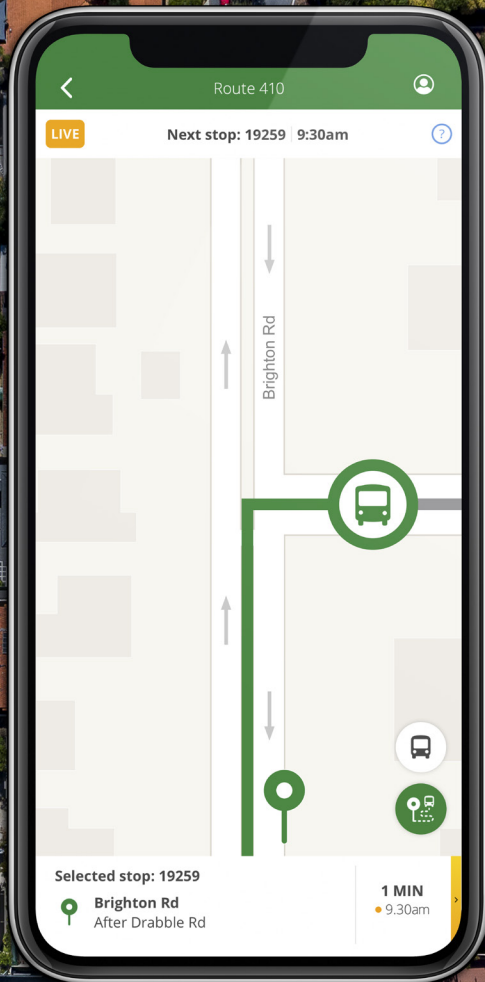

Track Transperth live

The Transperth app is officially here, with live bus, train and ferry tracking available at your fingertips, so you'll be able to see where your service is at any point along its journey.