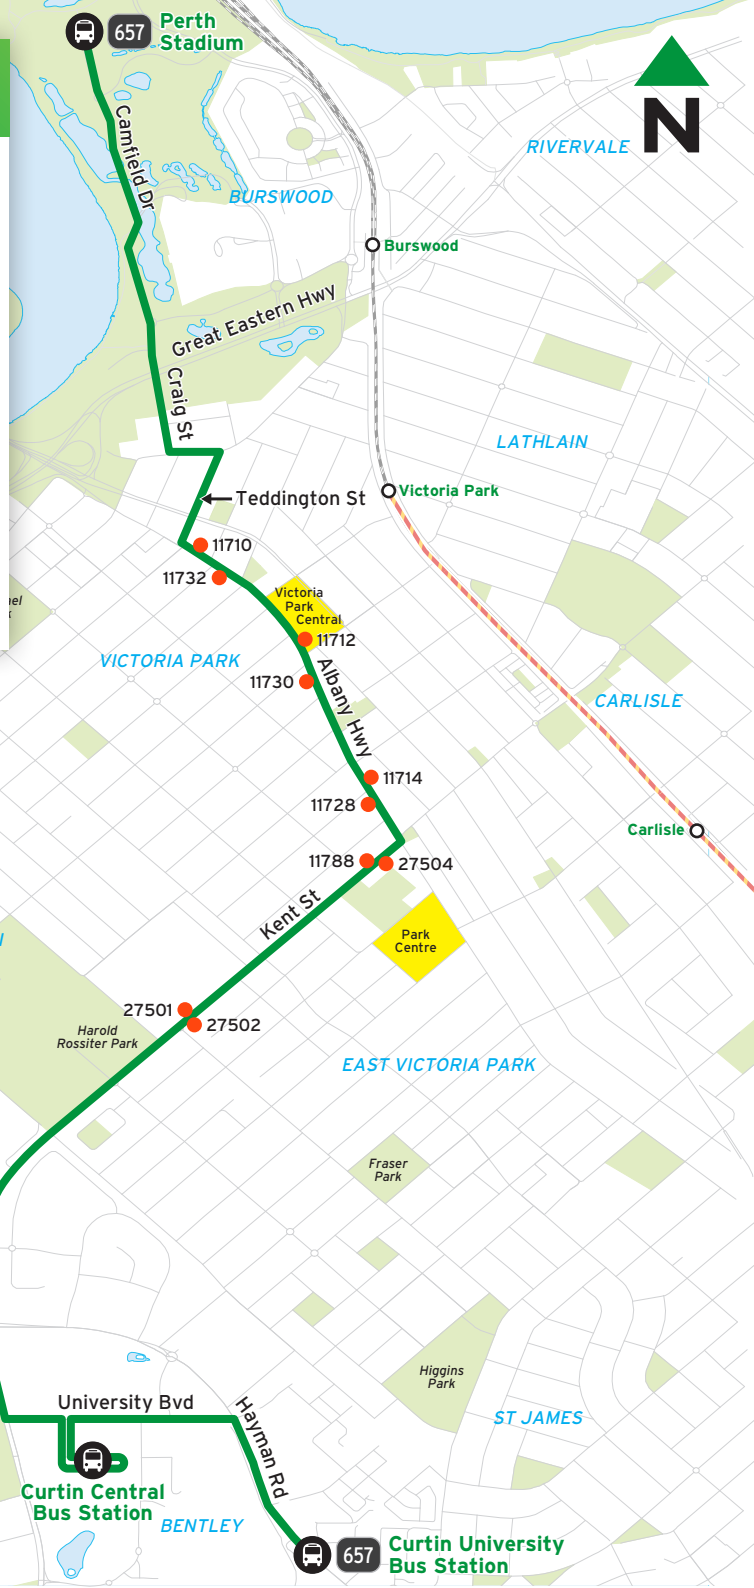

Route 657

- Bus Station
- Train Station
- Stadium Bus Stops
- Bus Route
- Bus Route Number
- Train Line
- Train Line Closed
- Shopping Centre
- Parks

Route 657

Curtin University Bus Station via Kent St and Albany Hwy

To Optus Stadium

Stop Number	Icon	Location
11701		Curtin University Bus Station (Stand 6)
27936		Curtin Central Bus Station (Stand 9)
27501		Kent St after Devenish St
11788		Kent St before Albany Hwy
11728		Albany Hwy after Tuam St
11730		Albany Hwy before McMillan St
11732		Albany Hwy after McMaster St
		Perth Stadium Bus Station

From Optus Stadium

Stop Number	Icon	Location
		Perth Stadium Bus Station
11710		Albany Hwy after Teddington Rd
11712		Albany Hwy before Duncan St
11714		Albany Hwy after Gresham St
27504		Kent St after Albany Hwy
27502		Kent St before Devenish St
27936		Curtin Central Bus Station (Stand 9)
11697		Curtin University Bus Station (Stand 3)