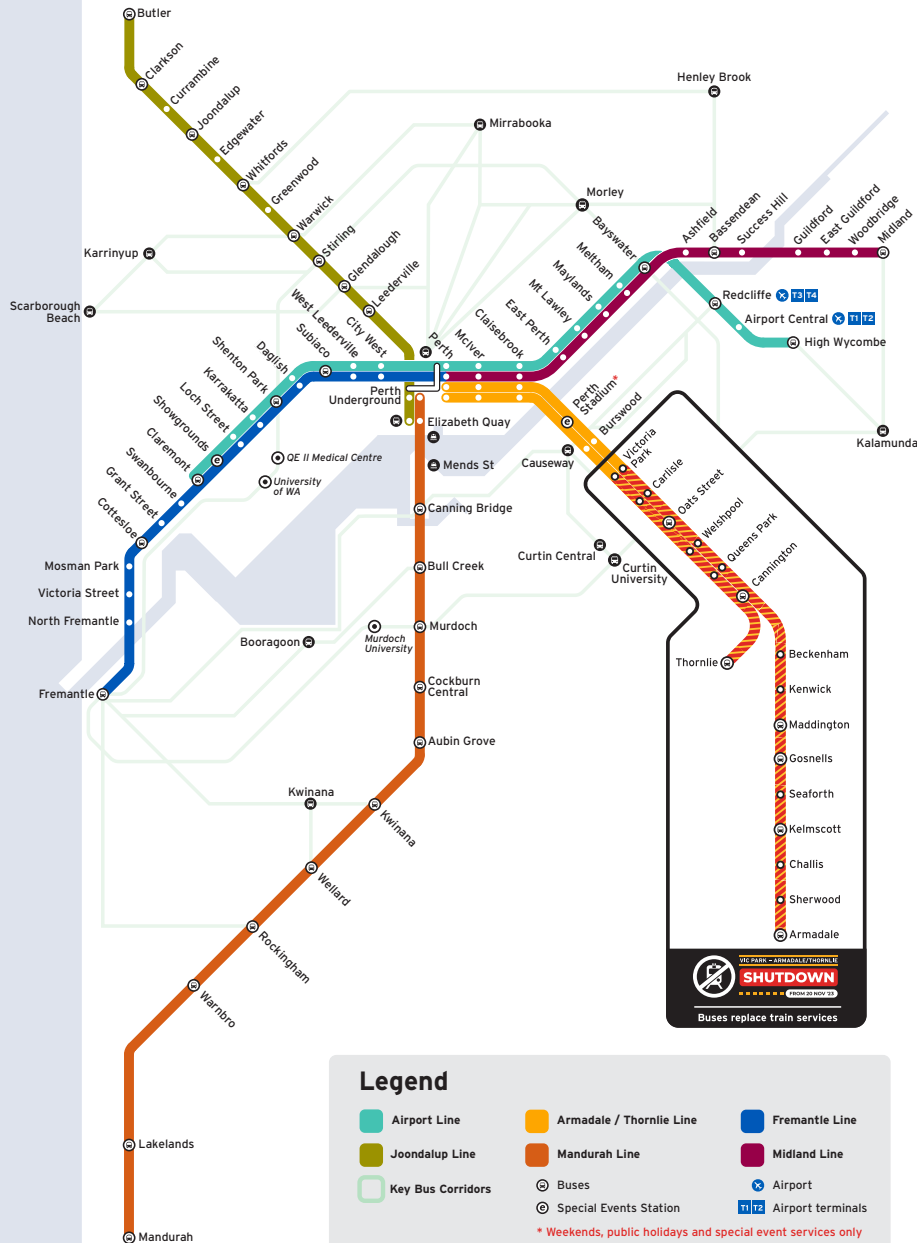

Transperth services operate from the following locations:

Perth Stadium Station

There are two train station concourses, with the Western Concourse serving passengers for the Joondalup and Fremantle Lines, and the Eastern Concourse serving the Armadale Line (Between Victoria Park and Perth) and shuttles into Perth Station.

Perth Stadium Bus Station

The bus station has 22 bus stands which accommodate the suburban event bus network.

East Perth Station

Passengers for the Midland and Airport Lines can choose to walk over the Windan Bridge to East Perth Station.

Matagarup Bridge Bus Stands

There are 4 bus stands at Matagarup Bridge which accommodate the Red CAT and suburban event bus network.

Heading to the Stadium Parklands on the weekend?

Armadale Line trains (Between Victoria Park and Perth) stop at Stadium Station all day Saturday, Sunday and on public holidays.

Transperth System Map

Travel By Train

The information below provides an overview of travel to Optus Stadium by train for full-capacity events. Train services will be adjusted to fit the specific event profile.