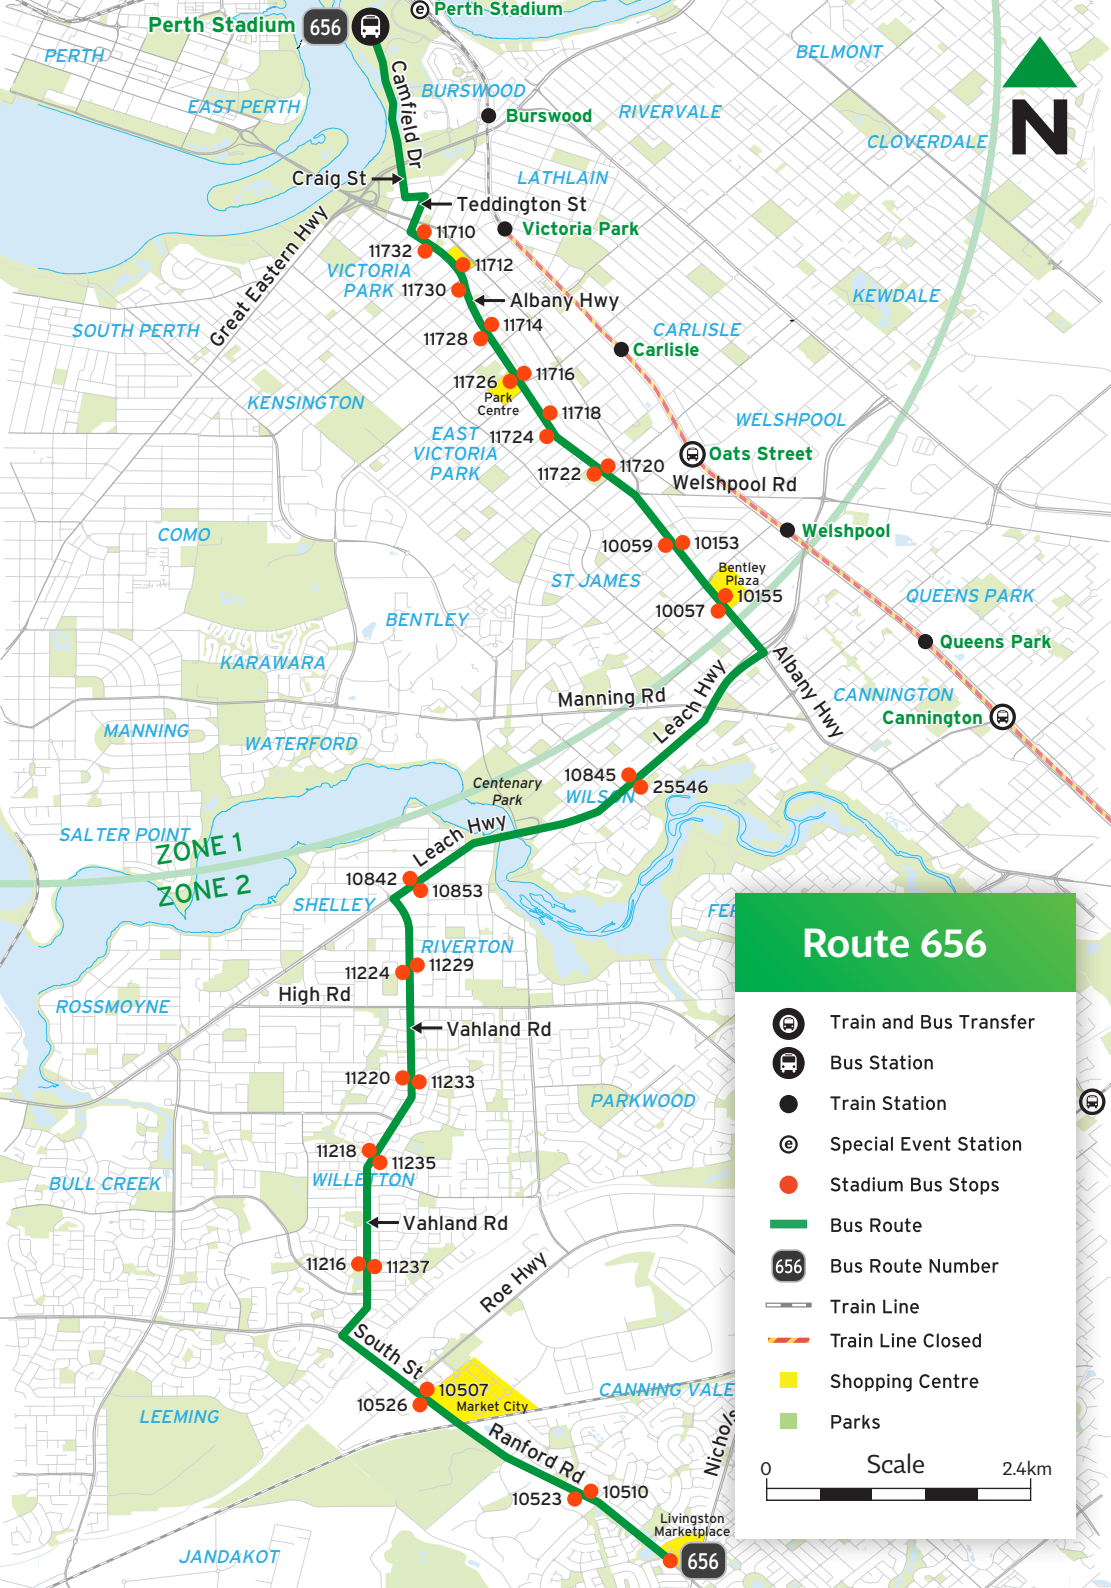

Route 656

Canning Vale via Bentley Plaza

To Optus Stadium

Stop Number	Location
10520	Ranford Rd – Livingston Marketplace
10523	Ranford Rd after Wilfred Rd
10526	Ranford Rd before Bannister Rd
11216	Vahland Av after Burrendah Bvd
11218	Vahland Av after Silvertop Tce
11220	Vahland Av before Querrin Av
11224	Vahland Av after Betula St
10842	Leach Hwy after Barbican St
10845	Leach Hwy after Bungaree Rd
10057	Albany Hwy after Bedford St
10059	Albany Hwy after Walpole St
11722	Albany Hwy after Hill View Tce
11724	Albany Hwy after Balmoral St
11726	Albany Hwy after Mint St - The Park Centre Shopping Ctr
11728	Albany Hwy after Tuam St
11730	Albany Hwy before McMillan St
11732	Albany Hwy after McMaster St
	Perth Stadium Bus Station

From Optus Stadium

Stop Number	Location
	Perth Stadium Bus Station
11710	Albany Hwy after Teddington Rd
11712	Albany Hwy before Duncan St
11714	Albany Hwy after Gresham St
11716	Albany Hwy - The Park Centre Shopping Ctr
11718	Albany Hwy after Dane St
11720	Albany Hwy after Ballie Av
10153	Albany Hwy before Walpole St
10155	Albany Hwy after John St
25546	Leach Hwy before Bungaree Rd
10853	Leach Hwy after Tudor Av
11229	Vahland Av after Corinthian Rd
11233	Vahland Av before Lynton Rd
11235	Vahland Av before Silvertop Tce
11237	Vahland Av after Bellona Pl
10507	Ranford Rd after Bannister Rd
10510	Ranford Rd before Wilfred Rd
10513	Ranford Rd – Livingston Marketplace