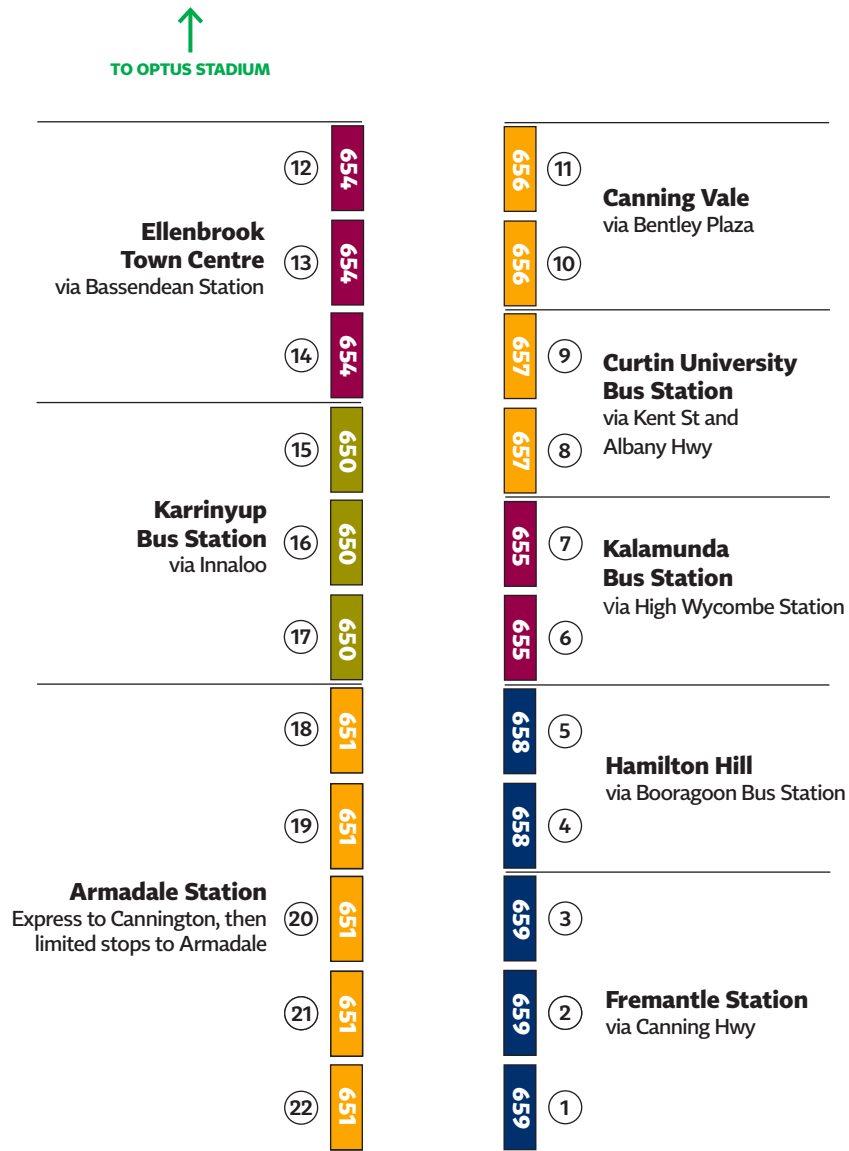

Perth Stadium Bus Station Stand Allocations

Please note, bus services and stand allocations may vary depending on the event.