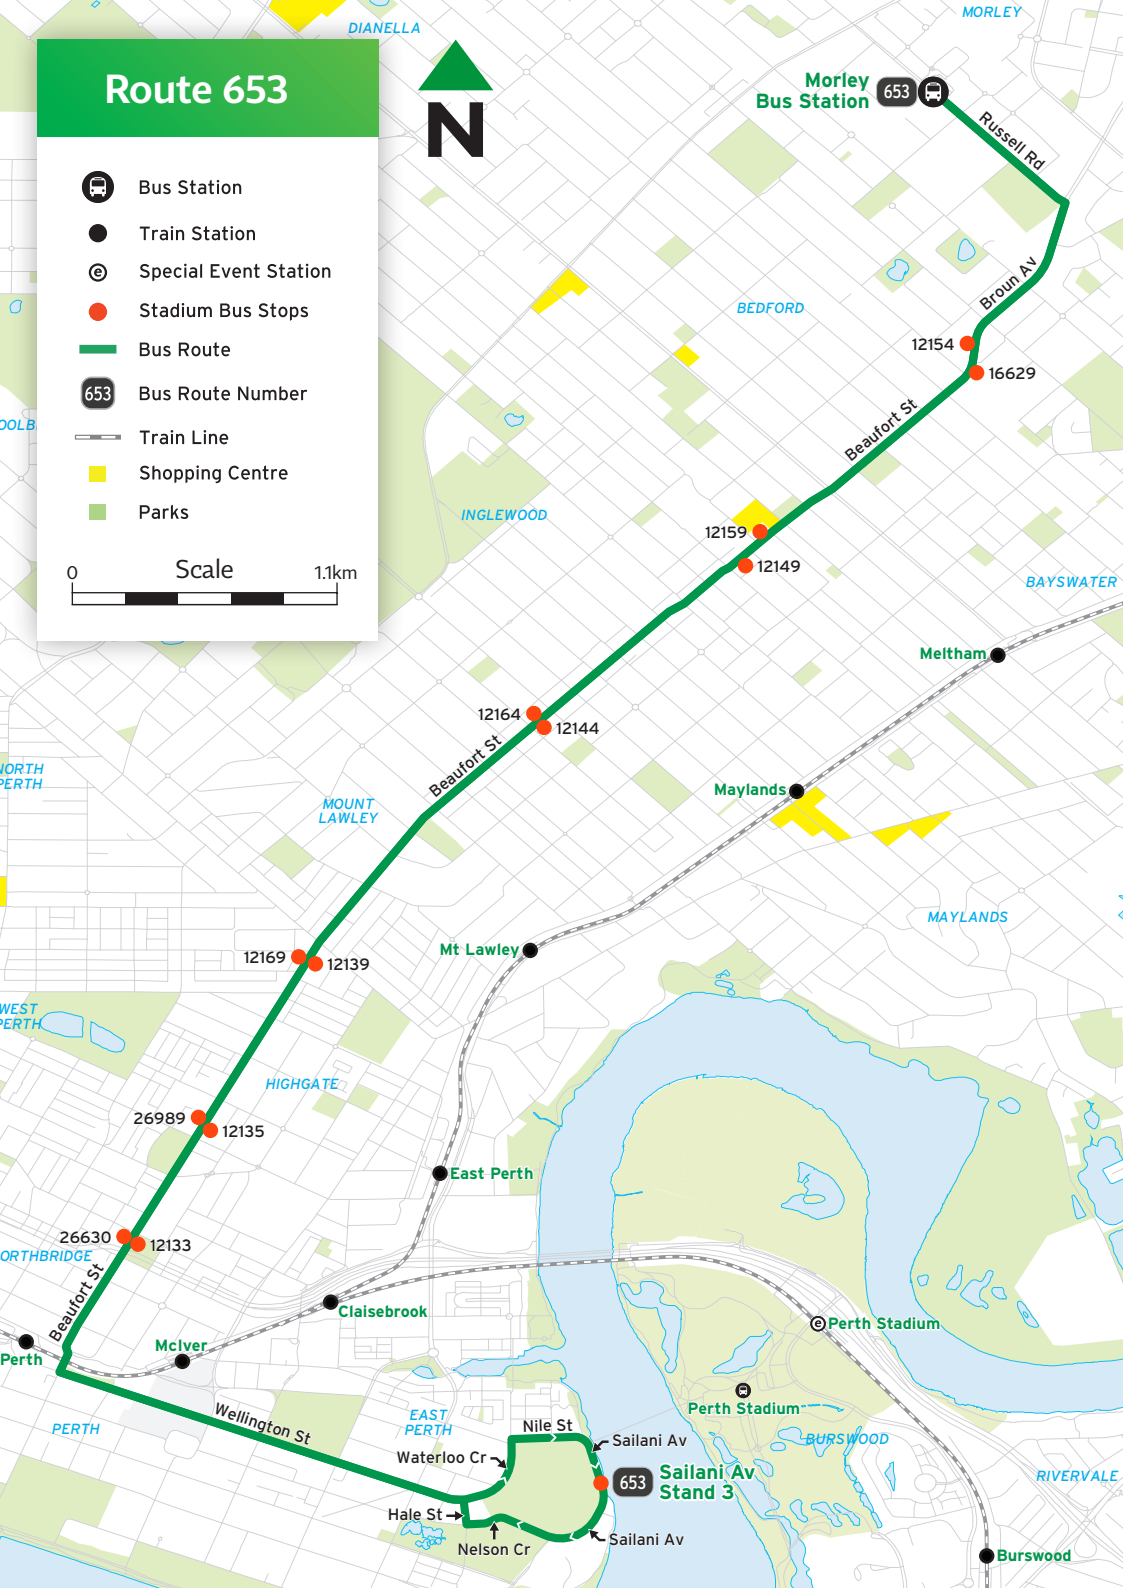

Route 653

- Bus Station
- Train Station
- Special Event Station
- Stadium Bus Stops
- Bus Route
- Bus Route Number
- Train Line
- Shopping Centre
- Parks

Route 653

Morley Bus Station via Beaufort Street

To Optus Stadium

Stop Number		Location
28598		Morley Bus Station (Stand 17)
12154		Chisholm Catholic College
12159		Beaufort St / Stuart St
12164		Beaufort St After Central Av
12169		Beaufort St / Walcott St
26989		Beaufort St Before Bulwer St
26630		Beaufort St After Parry St
		Matagarup Bridge

From Optus Stadium

Stop Number		Location
		Matagarup Bridge
12133		Beaufort St After Newcastle St
12135		Beaufort St After Bulwer St
12139		Beaufort St / Walcott St
12144		Beaufort St After Fourth Av
12149		Beaufort St / Wood St
16629		Chisholm Catholic College
28726		Morley Bus Station (Stand 8)