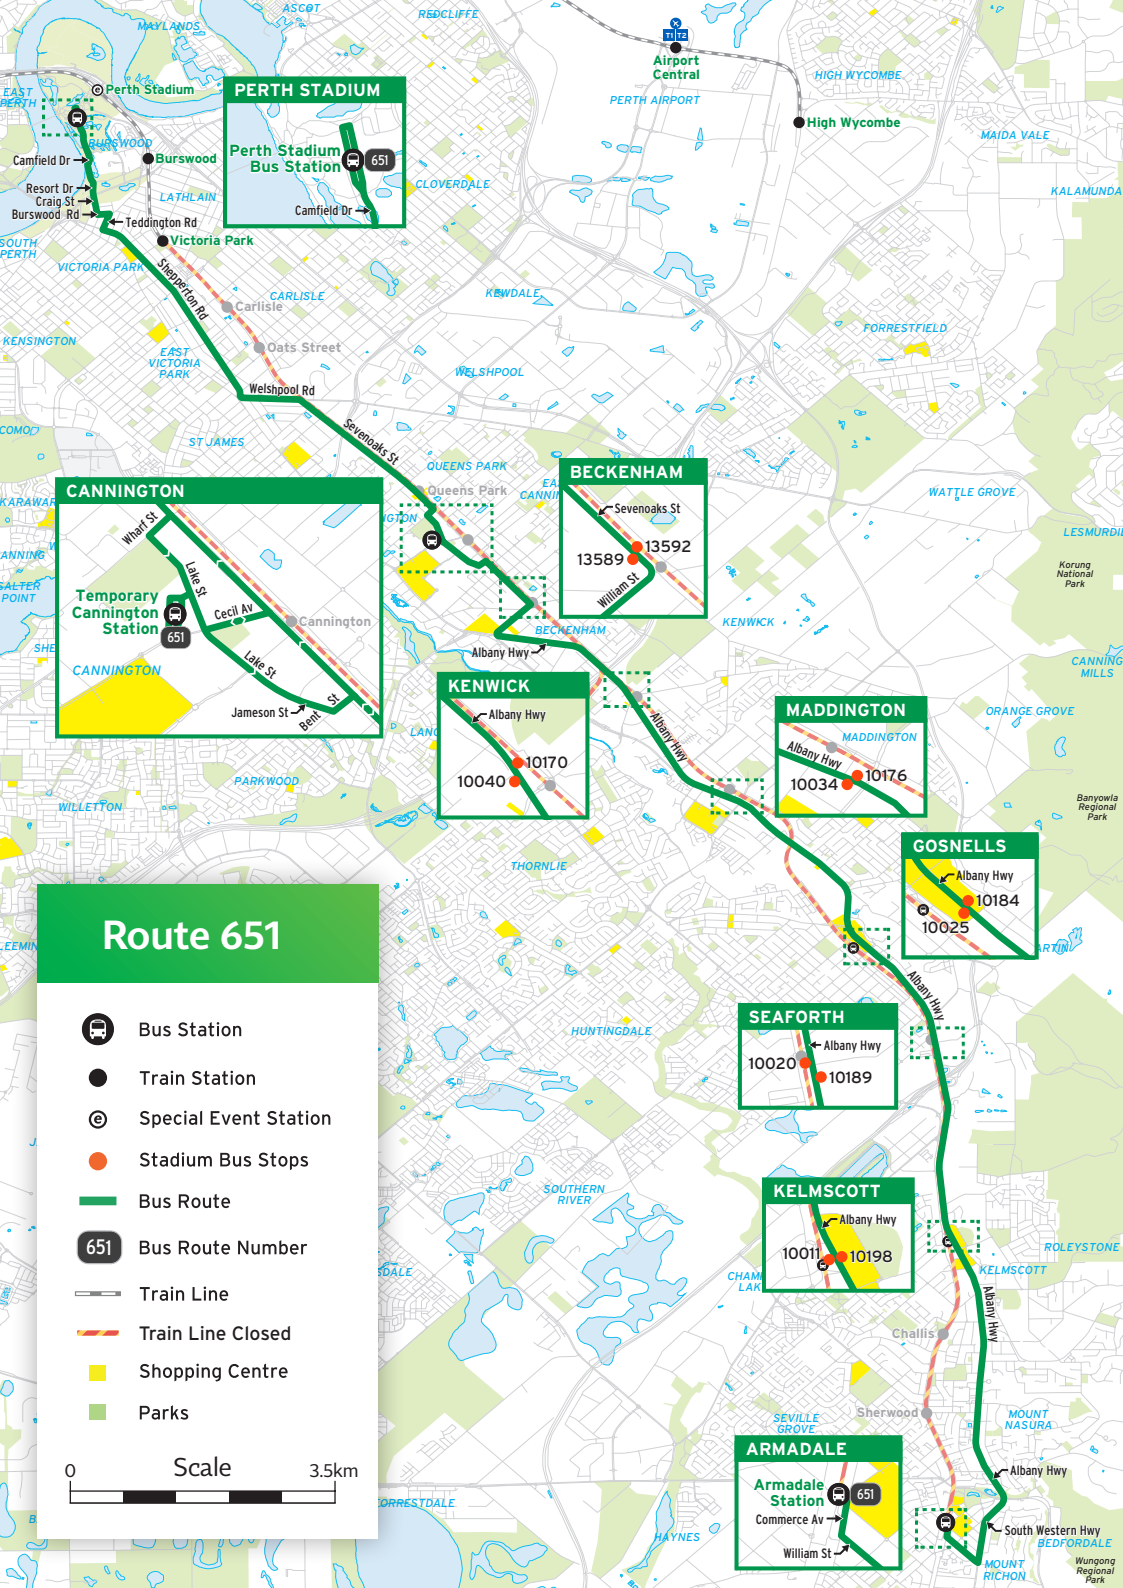

Route 651

Armadale Station

To Optus Stadium

Stop Number	Location
28898	Armadale Station (Stand 4)
10011	Albany Hwy / Kelmscott Stargate Shopping Centre
10020	Albany Hwy / Seaforth Station
10025	Albany Hwy / Dorothy St
10034	Albany Hwy / Olga Rd
10040	Albany Hwy / Kenwick Station
13589	Sevenoaks St / Beckenham Station
28889	Cannington Station (Stand 14)
	Perth Stadium Bus Station

From Optus Stadium

Stop Number	Location
	Perth Stadium Bus Station
28889	Cannington Station (Stand 14)
13592	Sevenoaks St / Beckenham Station
10170	Albany Hwy / Kenwick Station
10176	Albany Hwy / Olga Rd
10184	Albany Hwy / Dorothy St
10189	Albany Hwy / Seaforth Station
10198	Albany Hwy / Kelmscott Stargate Shopping Centre
28898	Armadale Station (Stand 4)