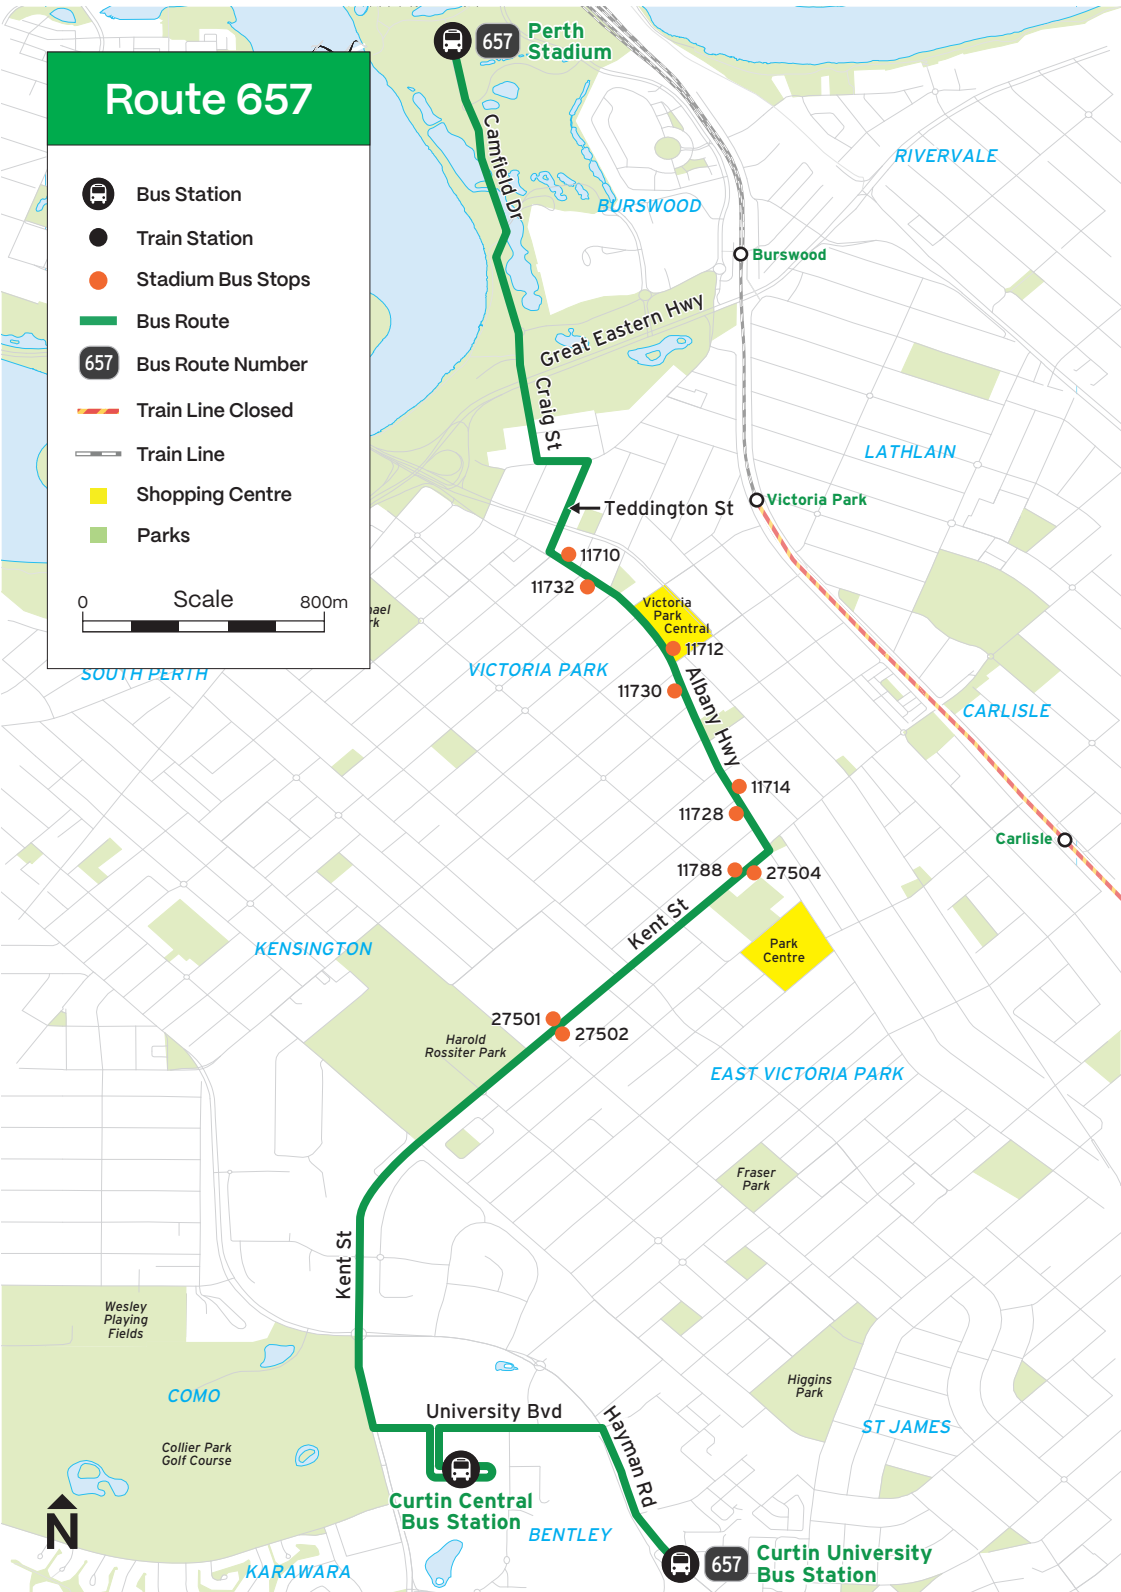

Route 657

- Bus Station
- Train Station
- Stadium Bus Stops
- Bus Route
- Bus Route Number
- Train Line Closed
- Train Line
- Shopping Centre
- Parks

Scale 0 800m

Route 657

Curtin University Bus Station via Kent St

To Optus Stadium

Stop Number	Location
11701	Curtin University Bus Station (Stand 6)
27936	Curtin Central Bus Station (Stand 9)
27501	Kent St after Devenish St
11788	Kent St before Albany Hwy
11728	Albany Hwy after Tuam St
11730	Albany Hwy before McMillan St
11732	Albany Hwy after McMaster St
	Perth Stadium Bus Station

From Optus Stadium

Stop Number	Location
	Perth Stadium Bus Station
11710	Albany Hwy after Teddington Rd
11712	Albany Hwy before Duncan St
11714	Albany Hwy after Gresham St
27504	Kent St after Albany Hwy
27502	Kent St before Devenish St
27936	Curtin Central Bus Station (Stand 9)
11697	Curtin University Bus Station (Stand 3)