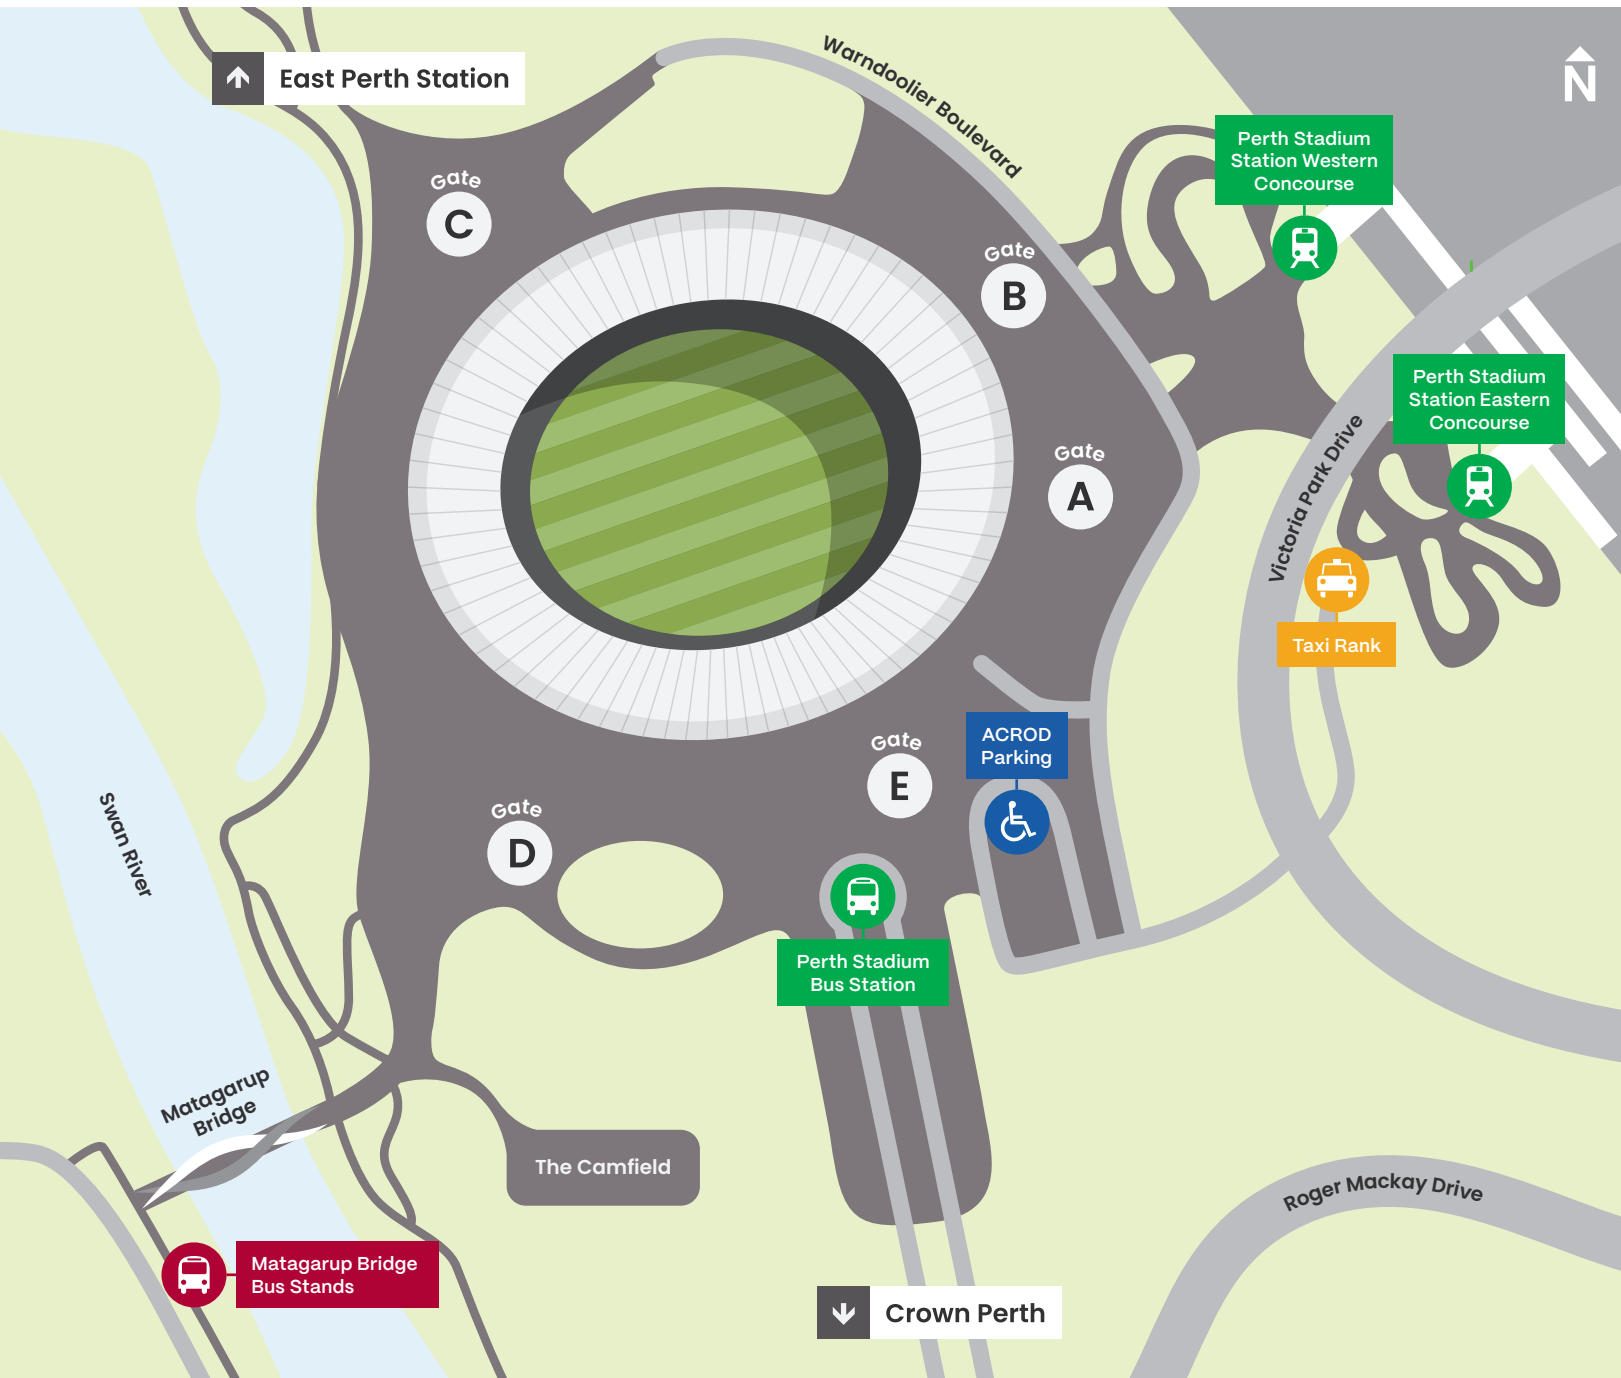

Optus Stadium

The Stadium precinct includes a purpose built train and bus station to accommodate large crowds.

Transperth services operate from the following locations:

- Perth Stadium Station
- Perth Stadium Bus Station
- East Perth Station
- Matagarup Bridge Bus Stands

Heading to the Stadium Parklands?

Armadale Line trains between Victoria Park and Perth stop every day at Stadium Station including weekends and public holidays.

Buses to Perth Stadium Bus Station

650	651	652	653
654	655	656	657
658	659	660	

Buses to Matagarup Bridge Bus Stands

Please note, bus services may vary depending on the event.