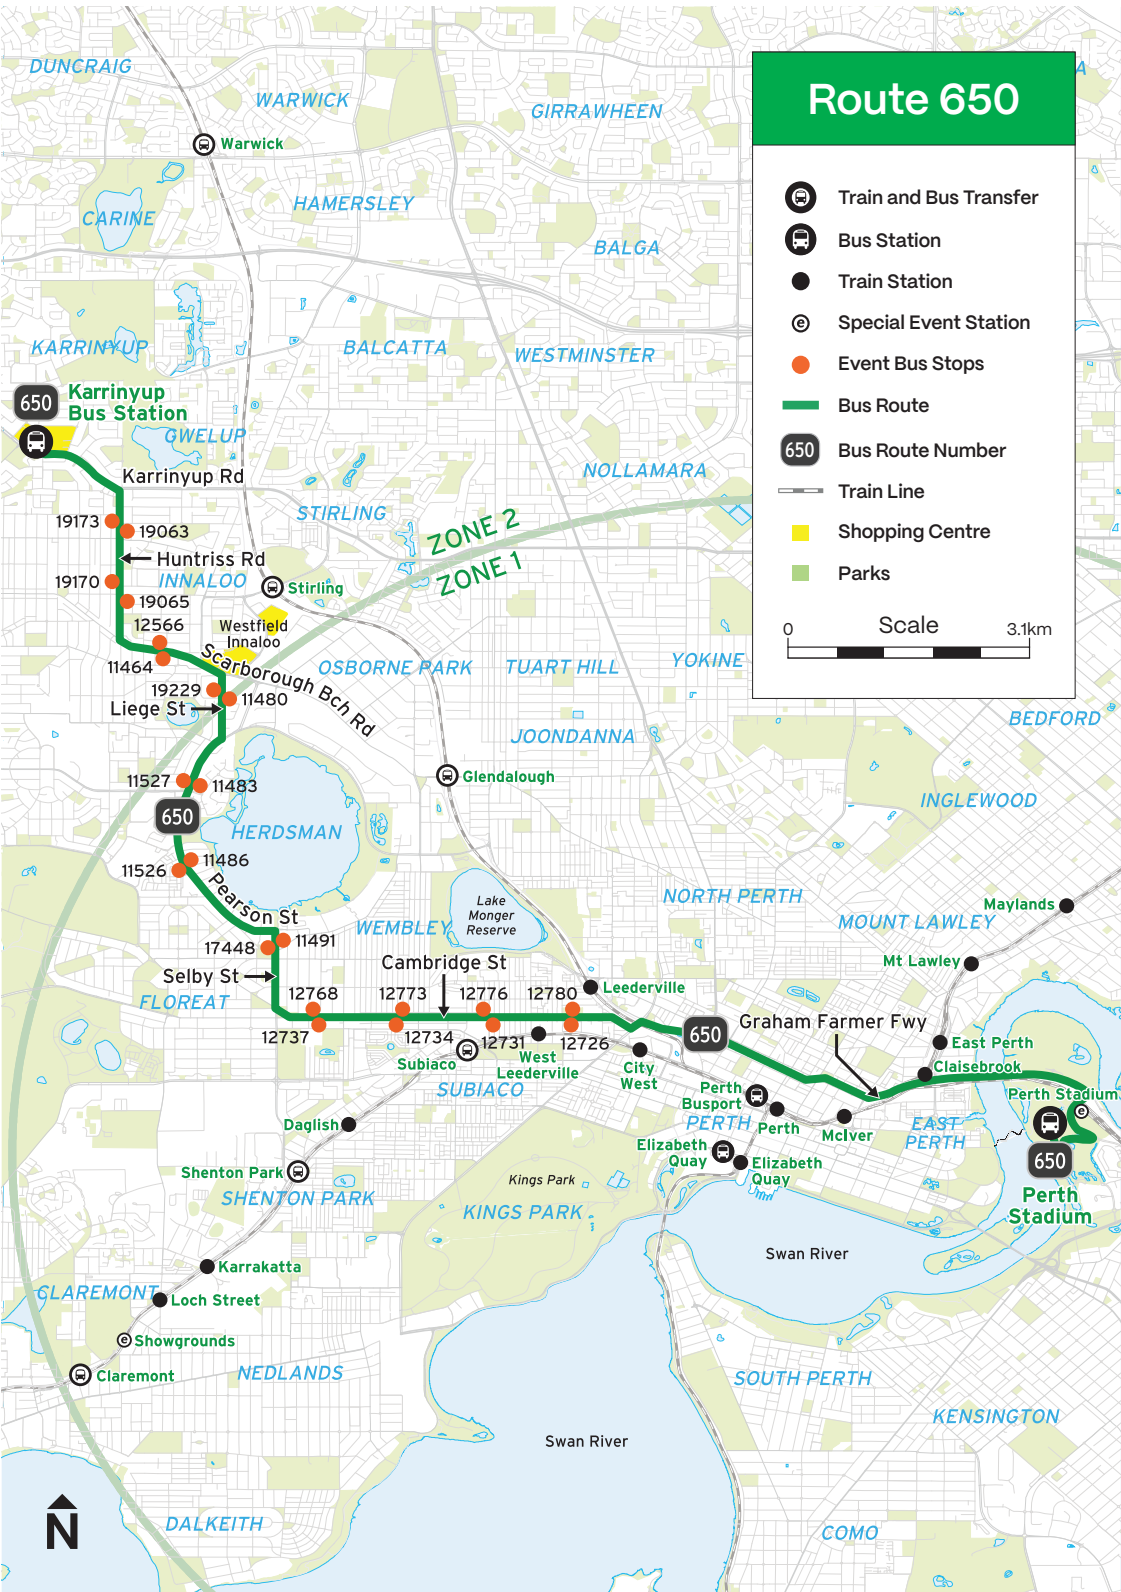

Route 650

1. Train and Bus Transfer
   - Bus Station
   - Train Station
   - Special Event Station
   - Event Bus Stops
   - Bus Route
   - Bus Route Number
   - Train Line
   - Shopping Centre
   - Parks
2. Scale 0 3.1km

Route 650

Karrinyup Bus Station via Innaloo

To Optus Stadium

Stop Number	Location
11561	Karrinyup Bus Station (Stand 4)
19063	Huntriss Rd before Barnes St
19065	Huntriss Rd after Beatrice St
12566	Scarborough Beach Rd after Grant St
11480	Liege St before Blackbutt Rd
11483	Pearson St before Hale Rd
11486	Pearson St before Goldfinch Av
11491	Selby St after Flynn St
12768	Cambridge St after Marlow St
12773	Cambridge St after McKenzie St
12776	Cambridge St after Woolcott Ln
12780	Cambridge St after Holyrood St
	Perth Stadium Bus Station

From Optus Stadium

Stop Number	Location
	Perth Stadium Bus Station
12726	Cambridge St after Abbotsford St
12731	Cambridge St - St John of God Hospital
12734	Cambridge St after Daglish St
12737	Cambridge St before Marlow St
17448	Selby St before Herdsman Pde
11526	Pearson St after Mountainbell Rd
11527	Pearson St after Hale Rd
19229	Liege St after Blackbutt Rd
11464	Scarborough Beach Rd after Muriel Av
19170	Huntriss Rd after Beatrice St
19173	Huntriss Rd before Newborough St
11561	Karrinyup Bus Station (Stand 4)