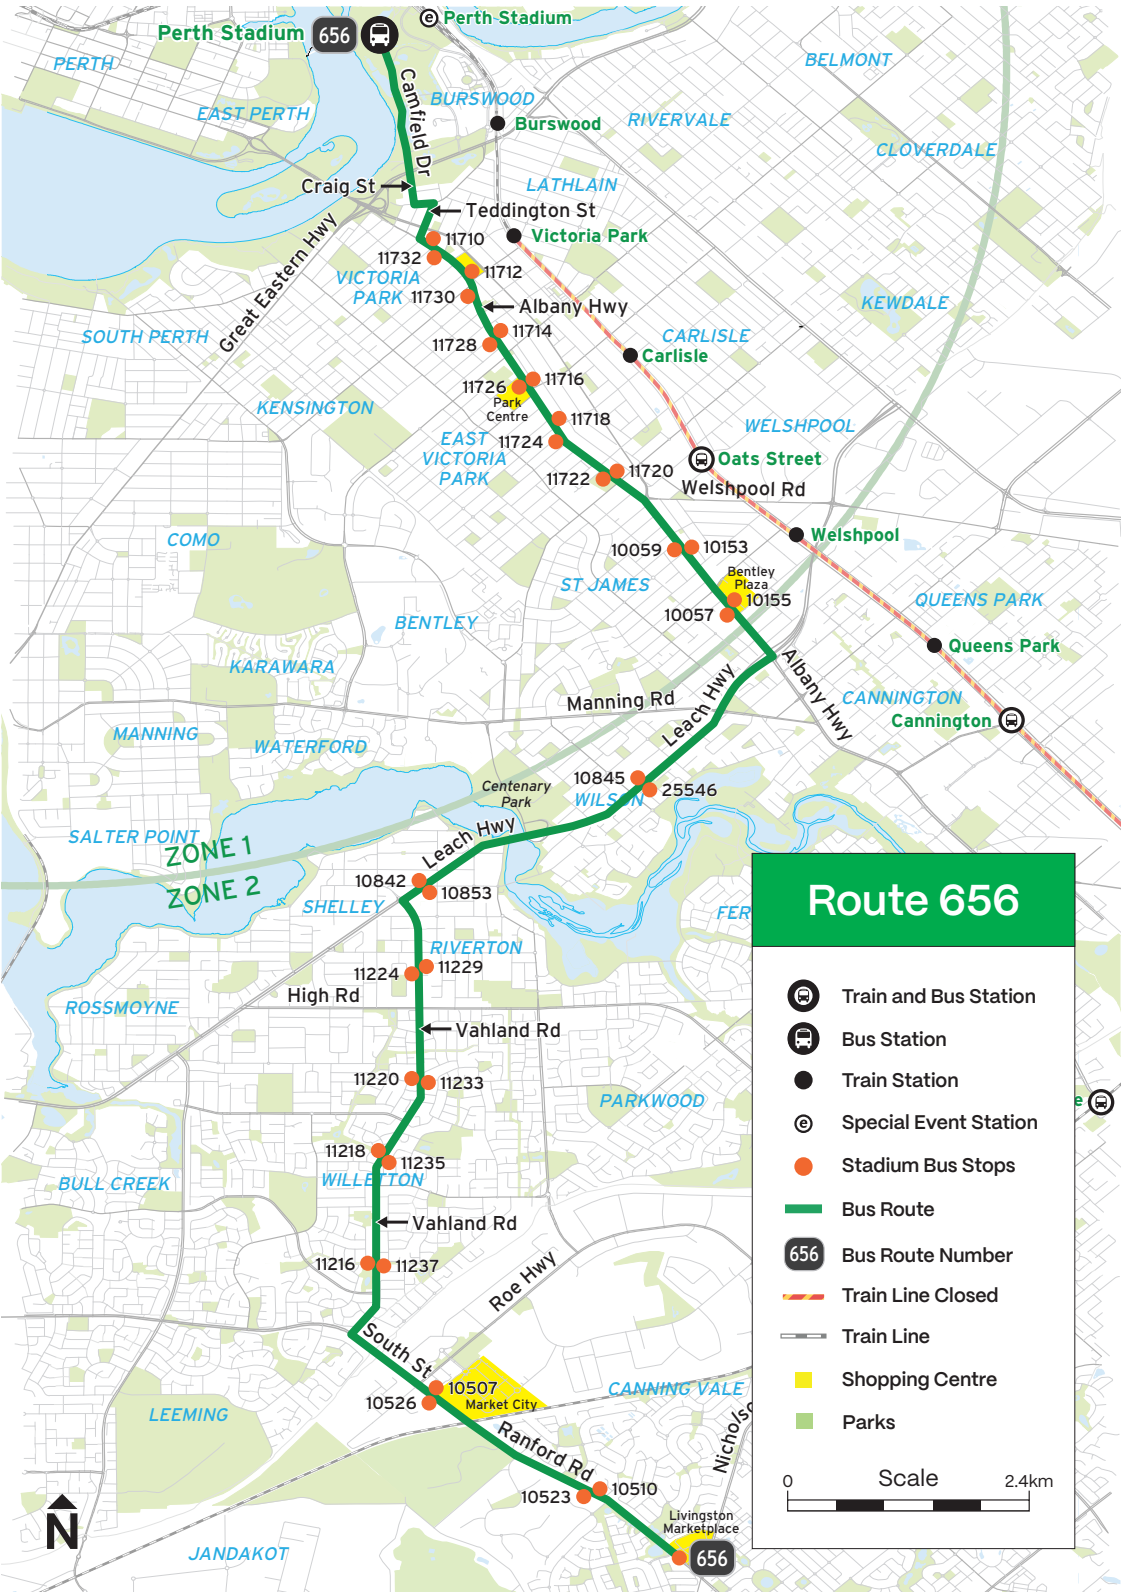

Route 656

Canning Vale via Bentley Plaza

To Optus Stadium

Stop Number	Location
10520	Ranford Rd – Livingston Marketplace
10523	Ranford Rd after Wilfred Rd
10526	Ranford Rd before Bannister Rd
11216	Vahland Av after Burrendah Blvd
11218	Vahland Av after Silvertop Tce
11220	Vahland Av before Querrin Av
11224	Vahland Av after Betula St
10842	Leach Hwy after Barbican St
10845	Leach Hwy after Bungaree Rd
10057	Albany Hwy after Bedford St
10059	Albany Hwy after Walpole St
11722	Albany Hwy after Hill View Tce
11724	Albany Hwy after Balmoral St
11726	Albany Hwy after Mint St – The Park Centre Shopping Ctr
11728	Albany Hwy after Tuam St
11730	Albany before McMillan St
11732	Albany Hwy after McMaster St
	Perth Stadium Bus Station

From Optus Stadium

Stop Number	Location
	Perth Stadium Bus Station
11710	Albany Hwy after Teddington Rd
11712	Albany Hwy before Duncan St
11714	Albany Hwy after Gresham St
11716	Albany Hwy – The Park Centre Shopping Ctr
11718	Albany Hwy after Dane St
11720	Albany Hwy after Ballie Av
10153	Albany Hwy before Walpole St
10155	Albany Hwy after John St
25546	Leach Hwy before Bungaree Rd
10853	Leach Hwy after Tudor Av
11229	Vahland Av after Corinthian Rd
11233	Vahland Av before Lynton Rd
11235	Vahland Av before Silvertop Tce
11237	Vahland Av after Bellona Pl
10507	Ranford Rd after Bannister Rd
10510	Ranford Rd before Wilfred Rd
10513	Ranford Rd – Livingston Marketplace