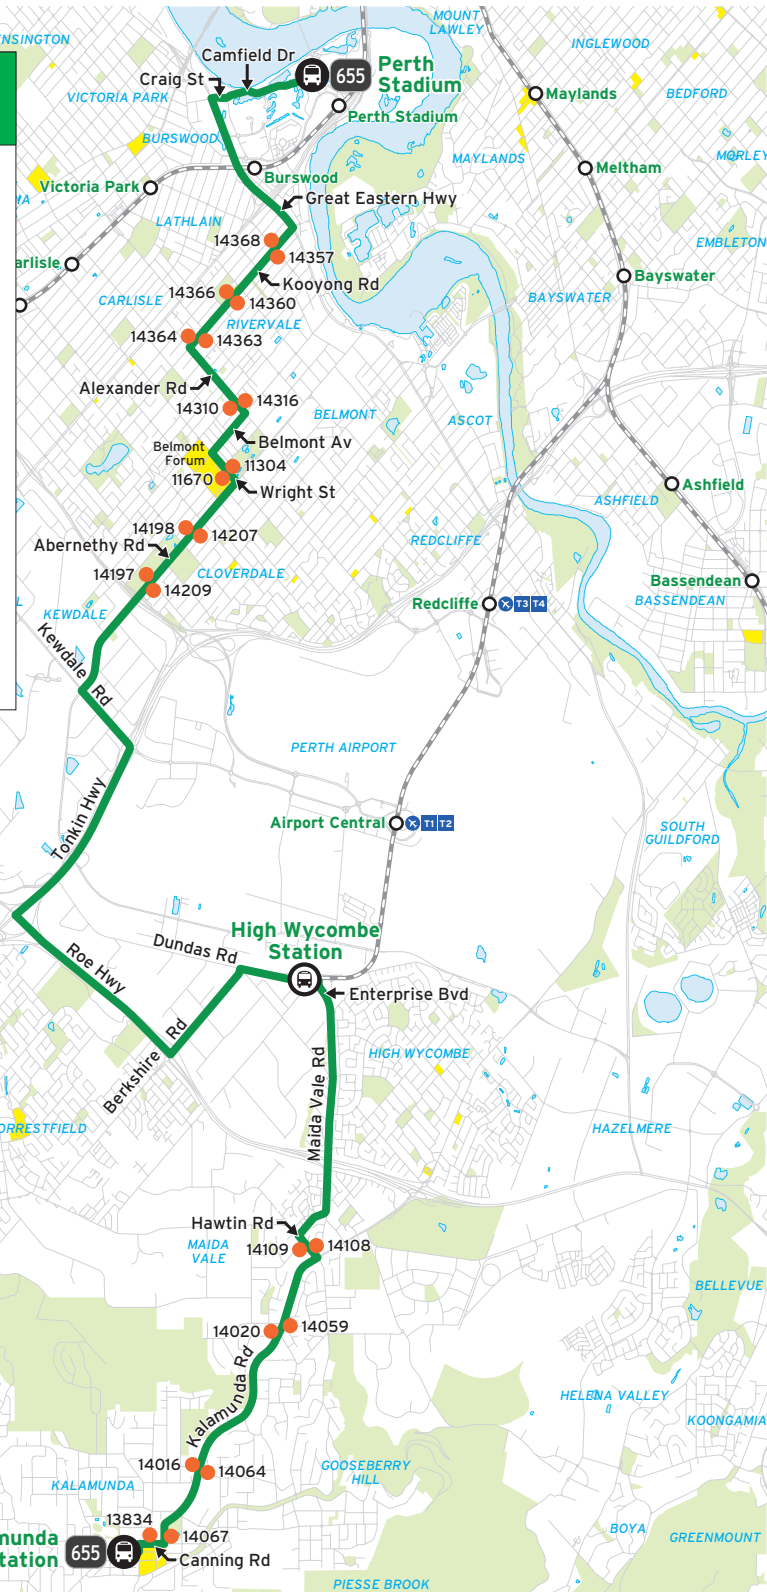

Route 655

- Bus Station
- Train Station
- Special Event Station
- Stadium Bus Stops
- Bus Route
- Bus Route Number
- Train Line Closed
- Train Line
- Shopping Centre
- Parks

Scale 0 3.2km

Route 655

Kalamunda Bus Station via High Wycombe Station

To Optus Stadium

Stop Number	Location
13963	Kalamunda Bus Station (Stand 3)
13834	Canning Rd after Haynes St
14016	Kalamunda Rd after Saint Emilies Rd
14020	Kalamunda Rd before Watsonia Rd
14109	Hawtin Rd after Kalamunda Rd
28549	High Wycombe Station (Stand 8)
14197	Abernethy Rd after Kew St
14198	Abernethy Rd after Keane St
11670	Wright St at Belmont Forum Shopping Centre
14310	Alexander Rd before Knutsford Av
14364	Kooyong Rd before Priske Wy
14366	Kooyong Rd after Gerring Ct
14368	Kooyong Rd after Newey St
	Perth Stadium Bus Station

From Optus Stadium

Stop Number	Location
	Perth Stadium Bus Station
14357	Kooyong Rd after Newey St
14360	Kooyong Rd before Gerring Ct
14363	Kooyong Rd before Alexander Rd
14316	Alexander Rd before Hutchinson St
11304	Wright St at Belmont Forum Shopping Centre
14207	Abernethy Rd after Gabriel St
14209	Abernethy Rd after Kew St
28543	High Wycombe Station (Stand 2)
14108	Hawtin Rd before Kalamunda Rd
14059	Kalamunda Rd after Scenic Dr
14064	Kalamunda Rd after Davies Cr
14067	Kalamunda Rd before Canning Rd
13965	Kalamunda Bus Station (Stand 1)