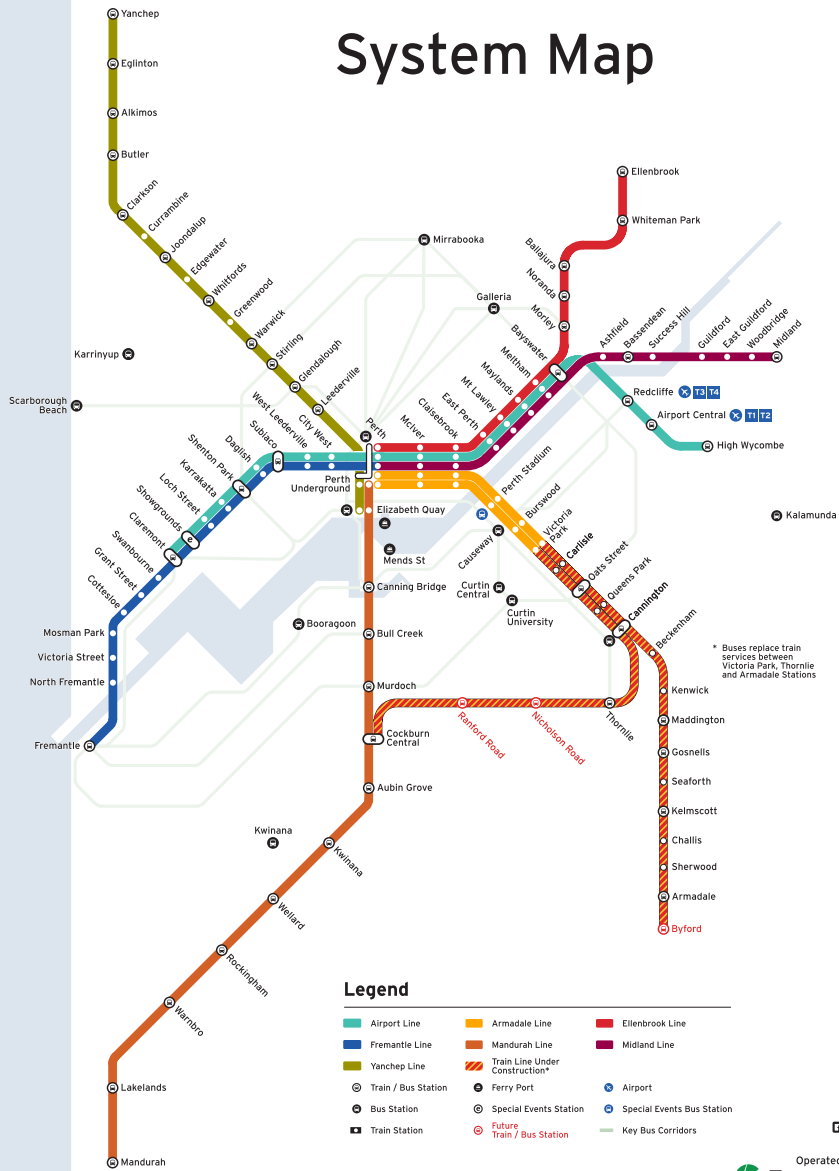

System Map

Travel By Train

The information below provides an overview of train services to Optus Stadium for events.

Please use the **JourneyPlanner** to plan your journey.

Armadale Line

To: Take an Armadale Line train between Victoria Park and Perth to Perth Stadium Station.

From: Take an Armadale Line train between Victoria Park and Perth from the Eastern Concourse at Perth Stadium Station.

Fremantle Line

To: Catch a train to Perth Station and transfer to the Armadale Line.

From: Take a Fremantle Line train from the Western Concourse at Perth Stadium Station. Alternatively, take a train to Perth from the Eastern Concourse and transfer to the Fremantle Line.

Yanchep Line

To: For weekend events, take a special direct train to Perth Stadium Station. Alternatively, catch a timetabled train to Perth Underground and change to a Stadium Station service.

From: Take a Yanchep Line train from the Western Concourse at Perth Stadium Station. Alternatively, take a train to Perth from the Eastern Concourse and transfer to the Yanchep Line.

Mandurah Line

To: Catch a train to Perth Underground and transfer to the Armadale Line from Perth Station.

From: Take a Perth service from the Eastern Concourse at Perth Stadium Station, then change to a Mandurah Line train at Perth Underground.

Midland Line

To: Catch a train to East Perth Station and walk over the Windan Bridge. Alternatively, catch the train to Perth Station and change to a Stadium Station service.

Airport Line

From: Walk over the Windan Bridge to East Perth Station. Alternatively, catch a Perth service from the Eastern Concourse at Perth Stadium Station and change in Perth to a Midland or Ellenbrook Line service. Transfer at Bayswater to the Airport Line for Redcliffe, Airport Central and High Wycombe stations.

Ellenbrook Line

To: Catch a train to East Perth Station and walk over the Windan Bridge. Alternatively, catch the train to Perth Station and change to a Stadium Station service.

From: Walk over the Windan Bridge to East Perth Station and catch an Ellenbrook Line service from here. Alternatively, catch a Perth service from the Eastern Concourse at Perth Stadium Station and change to a Ellenbrook Line service in Perth.