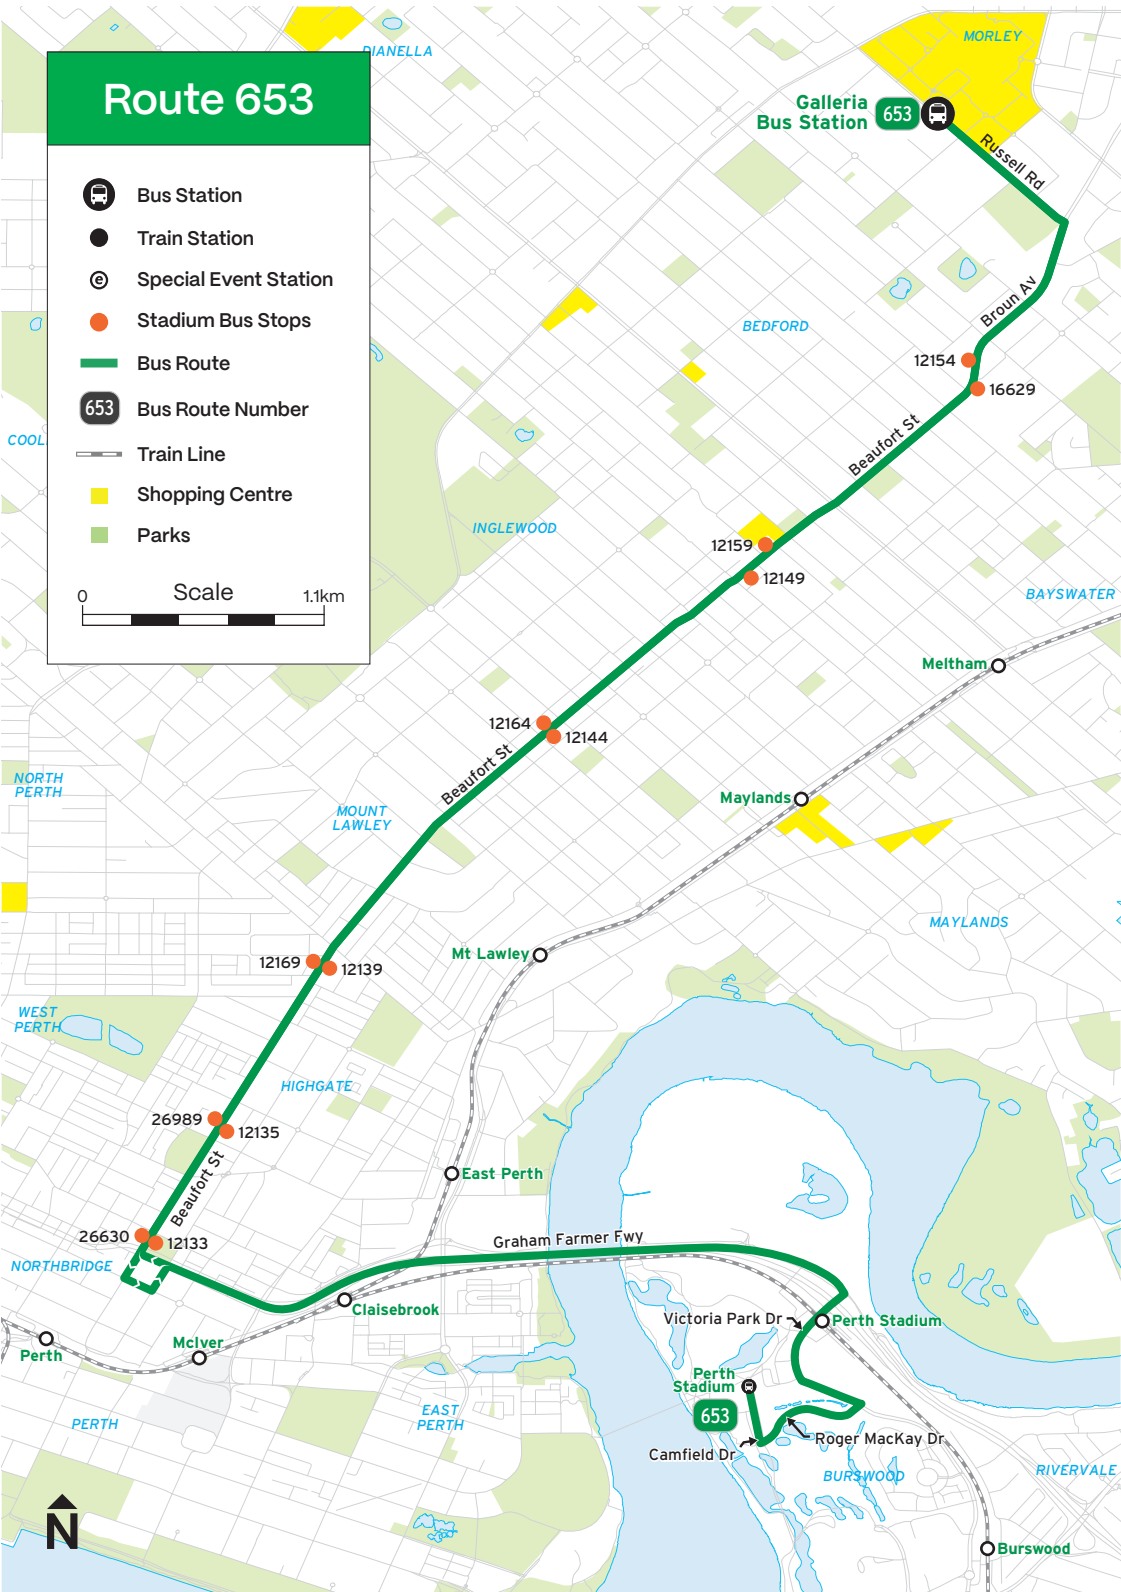

Route 653

- Bus Station
- Train Station
- Special Event Station
- Stadium Bus Stops
- Bus Route
- Bus Route Number
- Train Line
- Shopping Centre
- Parks

Scale 0 1.1km

Route 653

Galleria Bus Station via Beaufort Street

To Optus Stadium

Stop Number	Location
28598	Galleria Bus Station (Stand 7)
12154	Chisholm Catholic College
12159	Beaufort St / Stuart St
12164	Beaufort St after Central Av
12169	Beaufort St / Walcott St
26989	Beaufort St before Bulwer St
26630	Beaufort St after Parry St
	Perth Stadium Bus Station

From Optus Stadium

Stop Number	Location
	Perth Stadium Bus Station
12133	Beaufort St after Newcastle St
12135	Beaufort St after Bulwer St
12139	Beaufort St / Walcott St
12144	Beaufort St after Fourth Av
12149	Beaufort St / Wood St
16629	Chisholm Catholic College
28726	Galleria Bus Station (Stand 8)