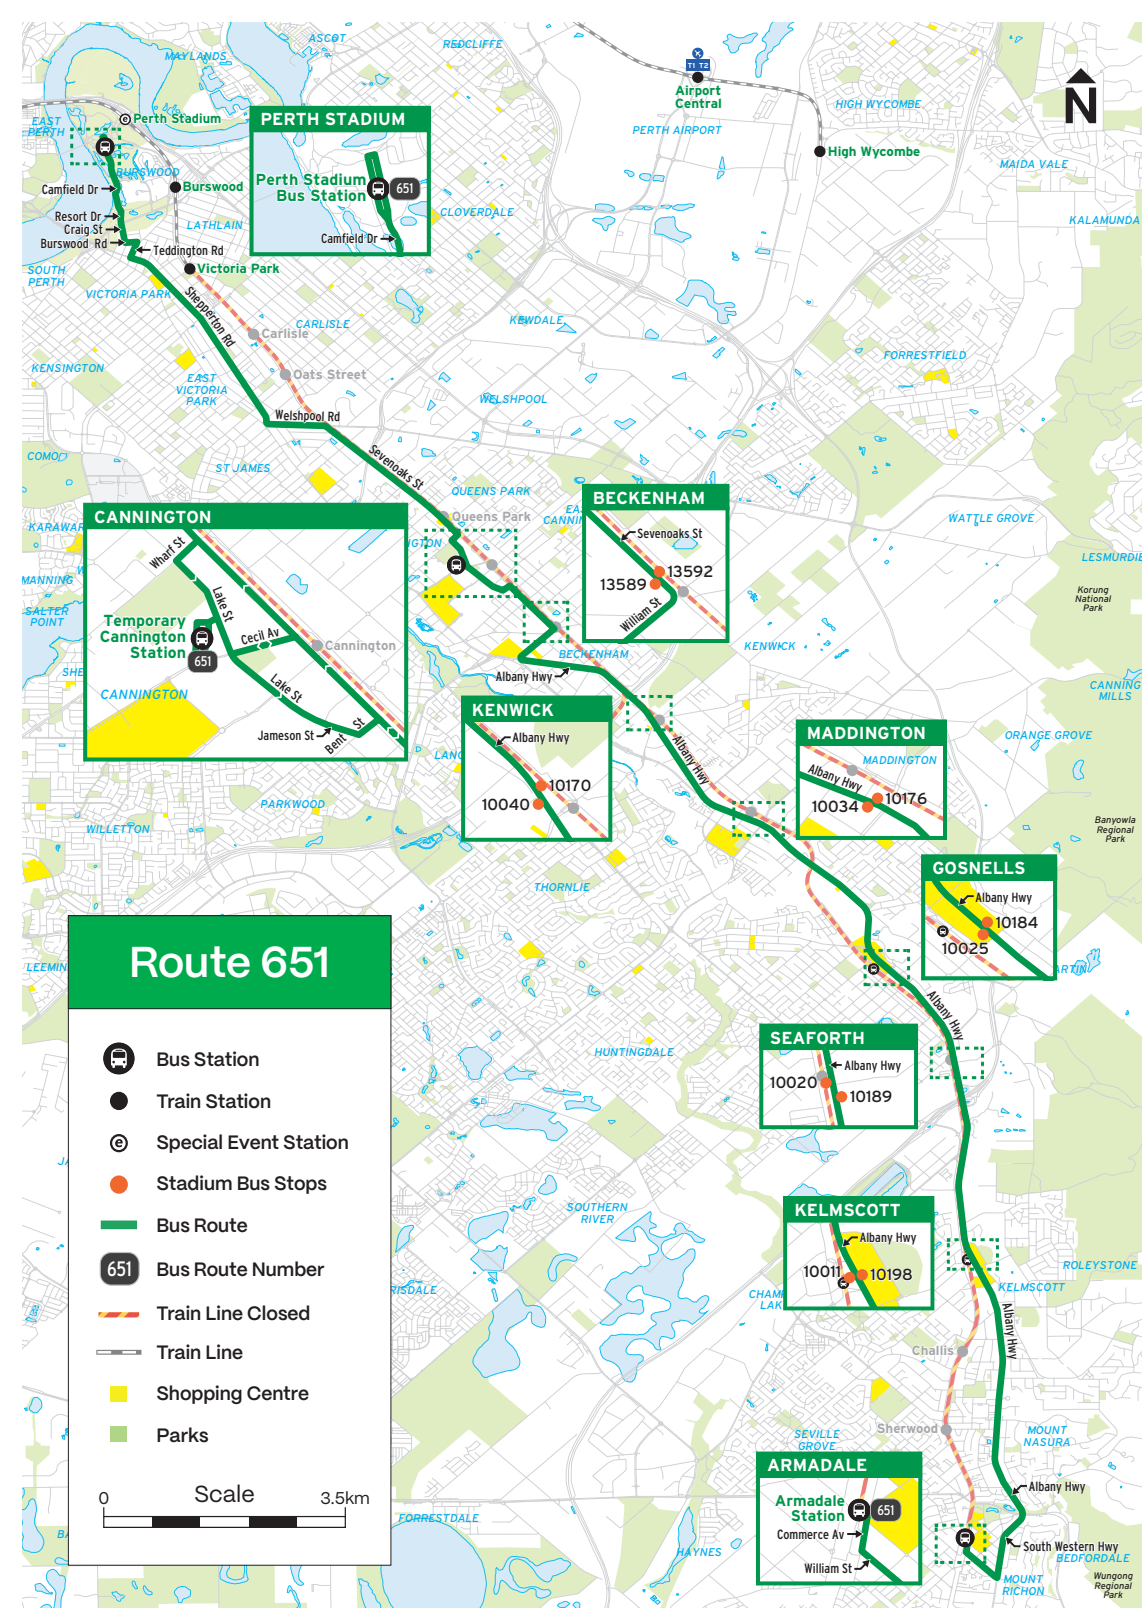

Route 651

Armadale Station via Albany Hwy

To Optus Stadium

Stop Number	Location
28898	Armadale Station (Stand 4) 🚏
10011	Albany Hwy / Kelmscott Stargate Shopping Centre
10020	Albany Hwy / Seaforth Station
10025	Albany Hwy / Dorothy St
10034	Albany Hwy / Olga Rd
10040	Albany Hwy / Kenwick Station
13589	Sevenoaks St / Beckenham Station
28889	Cannington Station (Stand 14) 🚏
	Perth Stadium Bus Station 🚏

From Optus Stadium

Stop Number	Location
	Perth Stadium Bus Station 🚏
28889	Cannington Station (Stand 14) 🚏
13592	Sevenoaks St / Beckenham Station
10170	Albany Hwy / Kenwick Station
10176	Albany Hwy / Olga Rd
10184	Albany Hwy / Dorothy St
10189	Albany Hwy / Seaforth Station
10198	Albany Hwy / Kelmscott Stargate Shopping Centre
28898	Armadale Station (Stand 4) 🚏