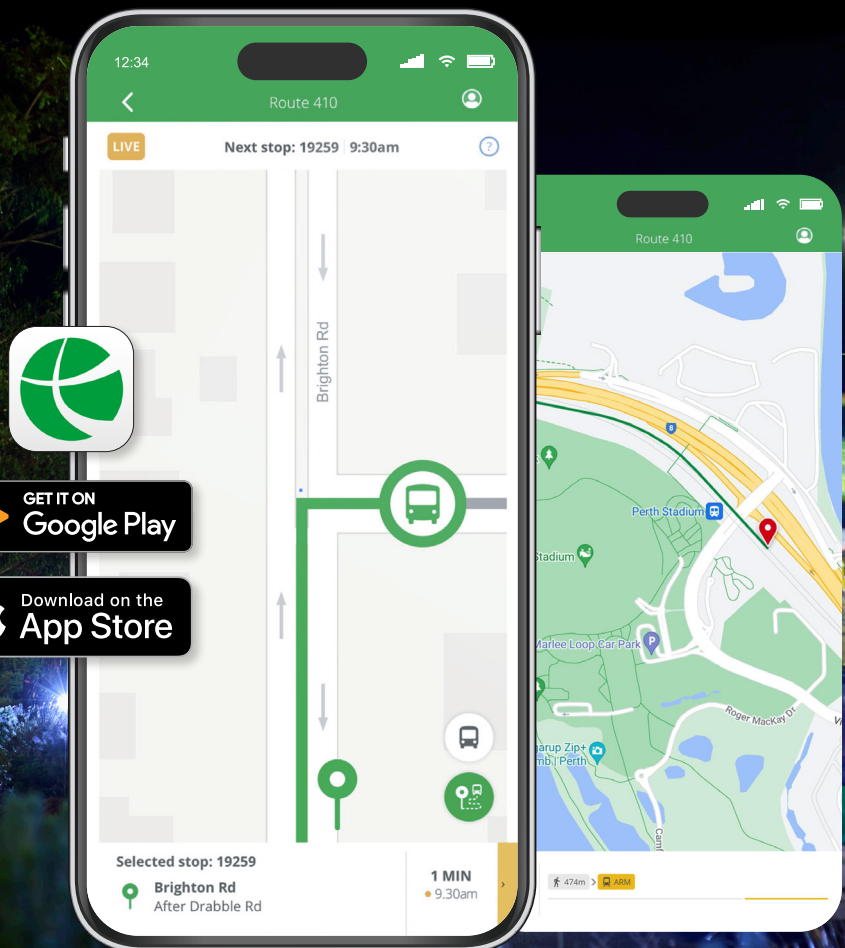

Track Transperth live

Plan a journey, track your bus, train or ferry, get alerts and more at your fingertips using the Transperth app. You'll be able to see where your service is at any point along its journey.