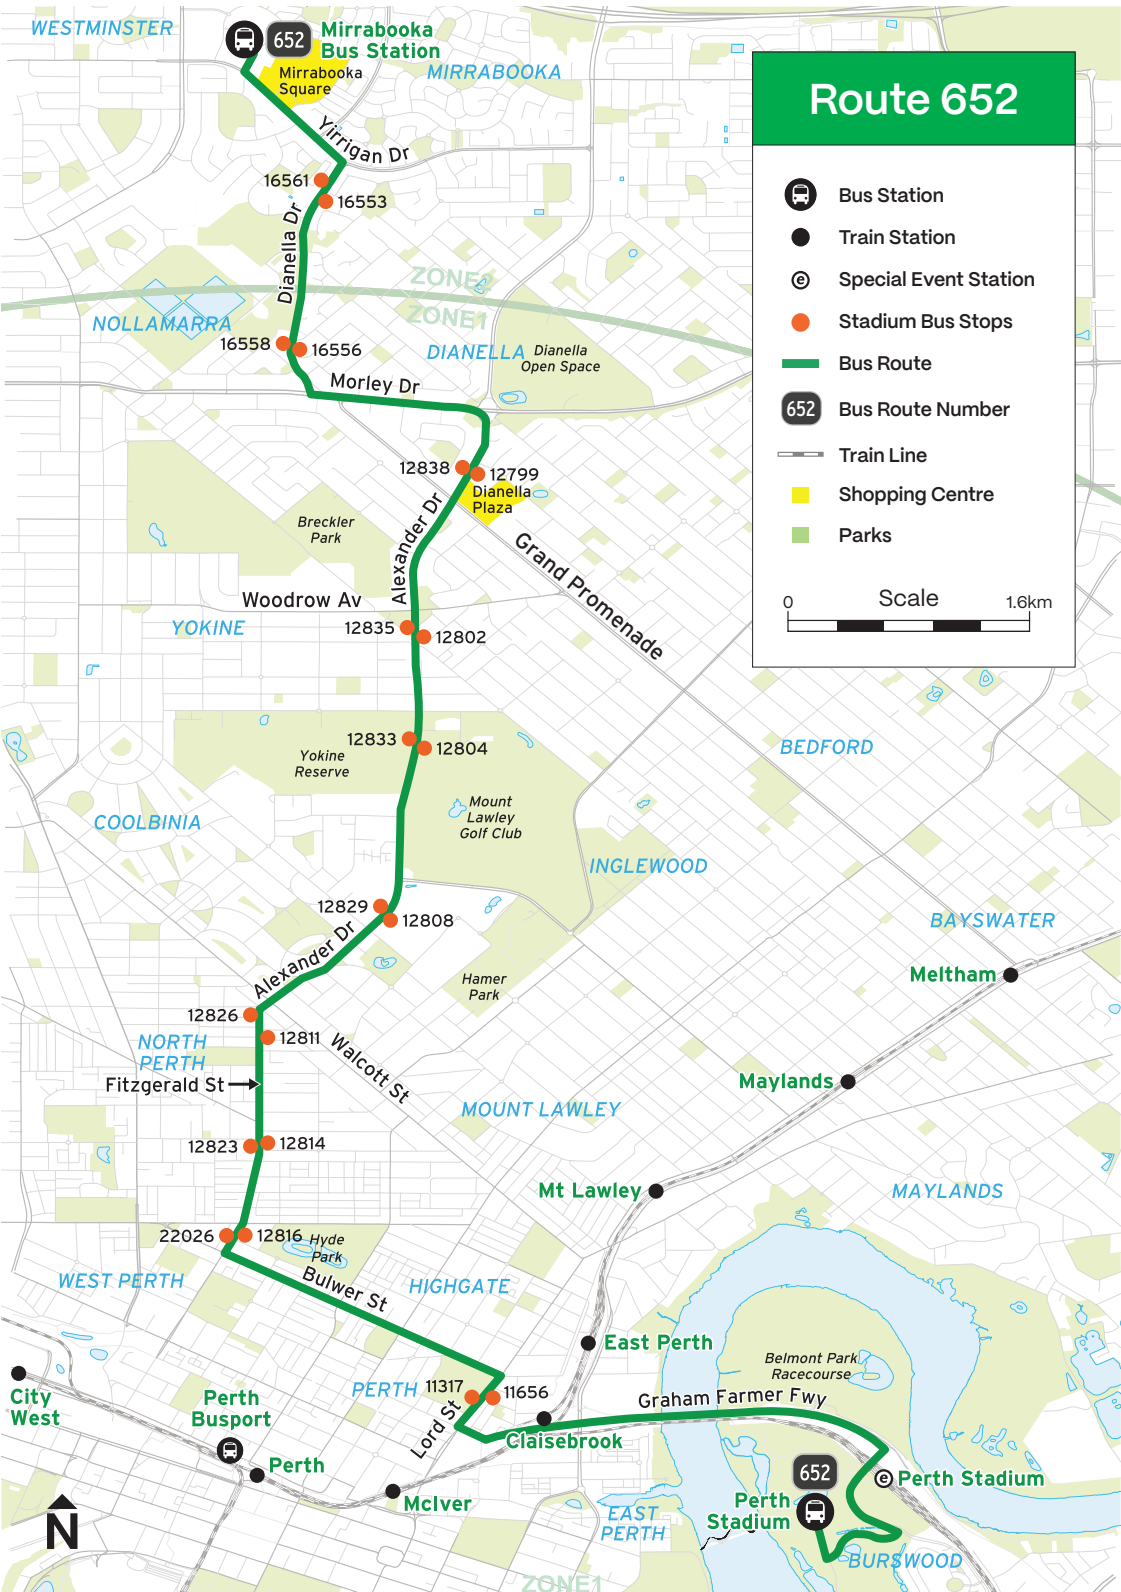

Route 652

- Bus Station
- Train Station
- Special Event Station
- Stadium Bus Stops
- Bus Route
- Bus Route Number
- Train Line
- Shopping Centre
- Parks

Scale 0 1.6km

Route 652

Mirrabooka Bus Station via Alexander Drive

To Optus Stadium

Stop Number	Location
12544	Mirrabooka Bus Station (Stand 10)
16553	Dianella Dr after Majestic Pde
16556	Dianella Dr after Oliver St
12799	Dianella Plaza
12802	Alexander Dr before Homer St
12804	Alexander Dr - Inglewood Aquatic Centre
12808	Edith Cowan University Mount Lawley
12811	Fitzgerald St after Russell Av
12814	North Perth Plaza
12816	Fitzgerald St after Vincent St
11656	HBF Park
	Perth Stadium Bus Station

From Optus Stadium

Stop Number	Location
	Perth Stadium Bus Station
11317	HBF Park
22026	Fitzgerald St after Bulwer St
12823	North Perth Plaza
12826	Fitzgerald St after Nova L
12829	Edith Cowan University Mount Lawley
12833	Alexander Dr Inglewood Aquatic Centre
12835	Alexander Dr before Woodrow Av
12838	Dianella Plaza
16558	Dianella Dr before Oliver St
16561	Dianella Dr after Cottonwood Cr
12544	Mirrabooka Bus Station (Stand 12)