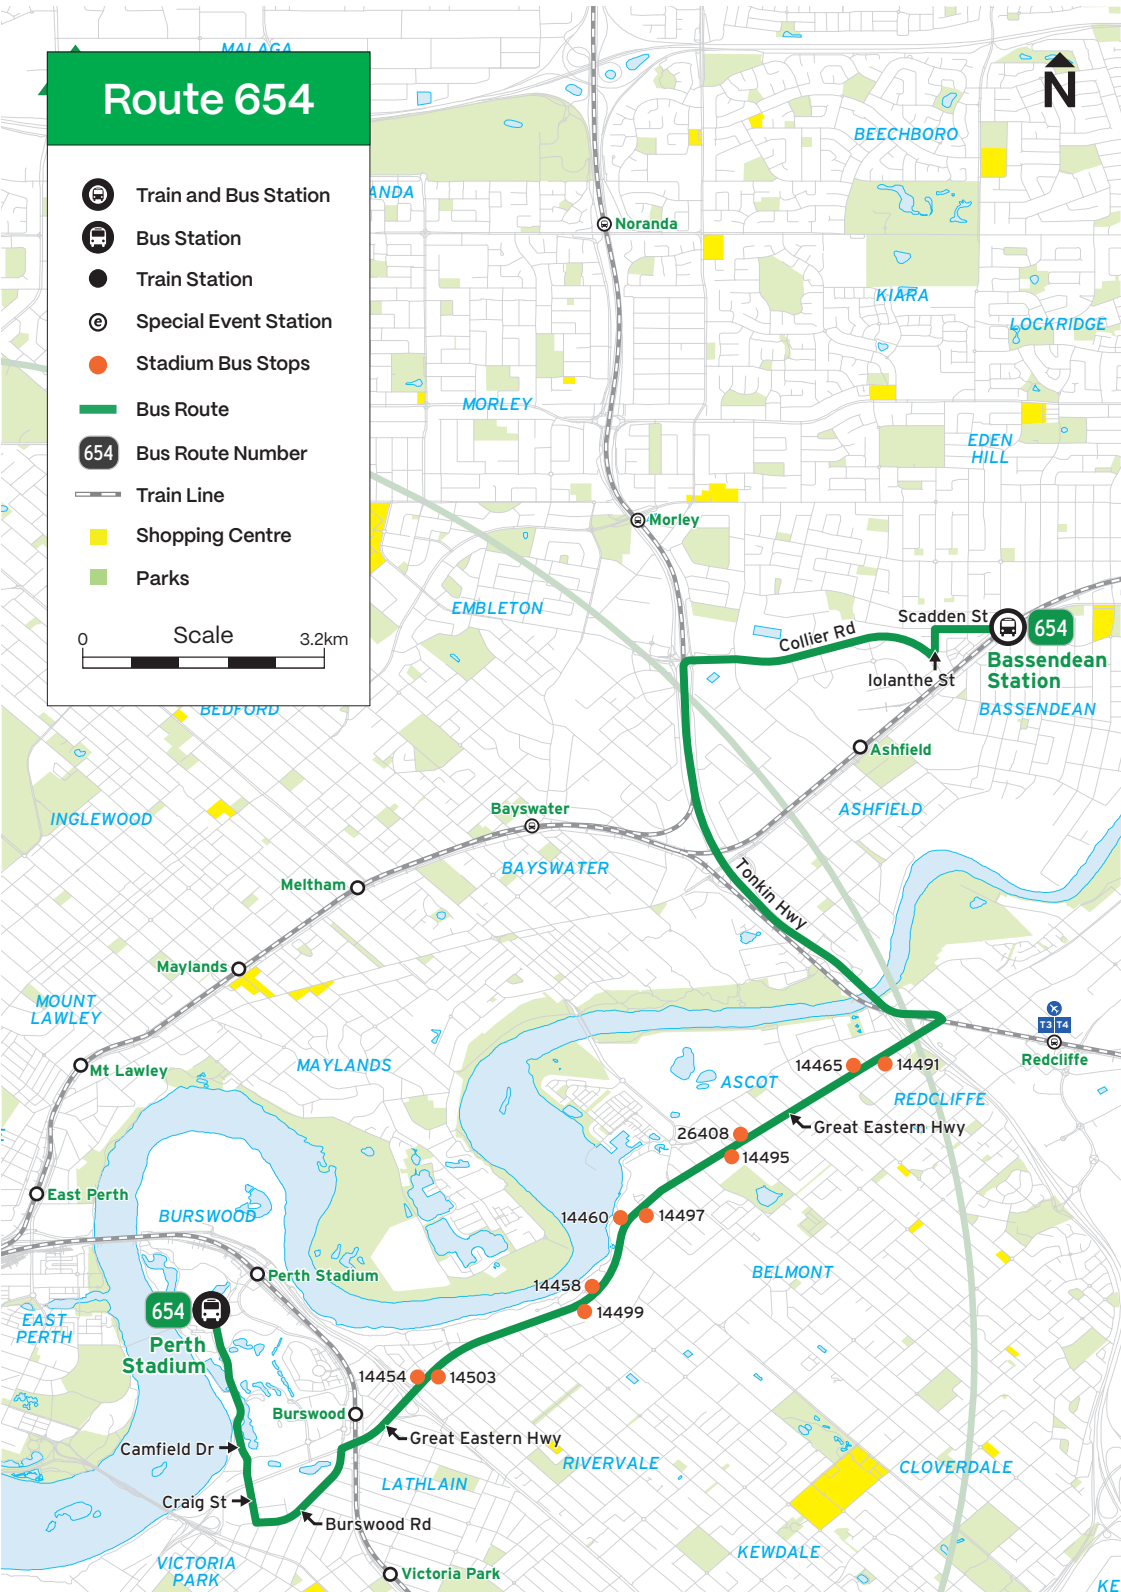

Route 654

- Train and Bus Station
- Bus Station
- Train Station
- Special Event Station
- Stadium Bus Stops
- Bus Route
- 654 Bus Route Number
- Train Line
- Shopping Centre
- Parks

Scale 0 3.2km

Route 654

Bassendean Station via Great Eastern Hwy

To Optus Stadium

Stop Number	Location
17722	Bassendean Station (Stand 1)
14491	Great Eastern Hwy before Lyall St
14495	Great Eastern Hwy after Hardey Rd
14497	Great Eastern Hwy after Hehir St
14499	Great Eastern Hwy after Belmont Av
14503	Great Eastern Hwy before Surrey Rd
	Perth Stadium Bus Station

From Optus Stadium

Stop Number	Location
	Perth Stadium Bus Station
14454	Great Eastern Hwy before Norwood Rd
14458	Great Eastern Hwy after Belmont Av
14460	Great Eastern Hwy before Hehir St
26408	Great Eastern Hwy after Hardey Rd
14465	Great Eastern Hwy after Lyall St
17720	Bassendean Station (Stand 4)